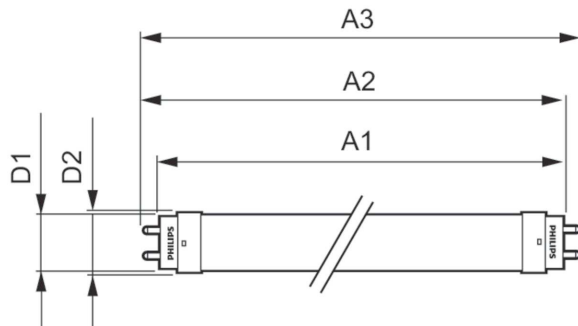

## Product Data

<b>Full product code</b>	871951440377200
<b>Order product name</b>	Ecofit LEDtube 1500mm 19.5W 865 T8

<b>Order code</b>	929003130802
<b>Numerator - Quantity Per Pack</b>	1
<b>Numerator - Packs per outer box</b>	20
<b>Material number (12NC)</b>	929003130802
<b>Full product name</b>	Ecofit LEDtube 1500mm 19.5W 865 T8
<b>EAN/UPC - Case</b>	8719514403789

## Dimensional drawing

Product	D1	D2	A1	A2	A3
Ecofit LEDtube 1500mm 19.5W 865 T8	25.7 mm	28 mm	1,498.5 mm	1,505.9 mm	1,513 mm