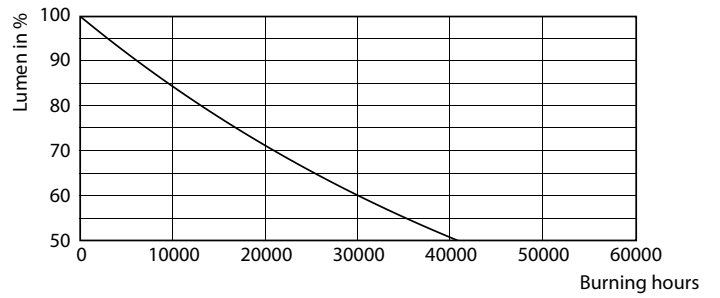

Lumen Maintenance Diagram - Ecofit LEDtube 1500mm 19.5W 865 T8