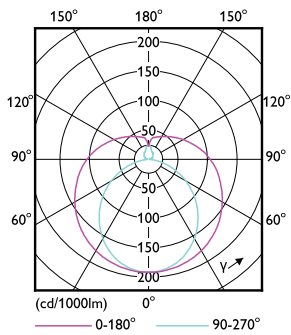

Photometric data

Light Distribution Diagram - Ecofit LEDtube 1500mm 19.5W 865 T8