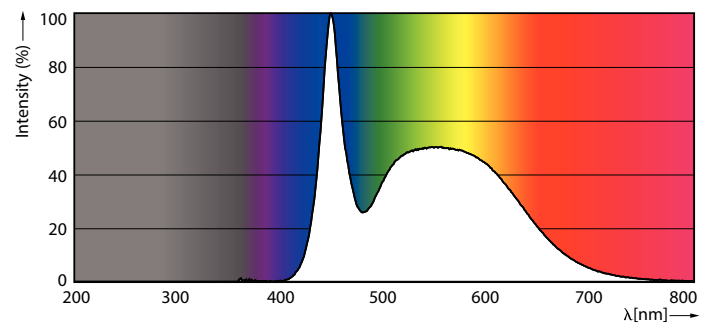

Spectral Power Distribution Colour - Ecofit LEDtube 1500mm 19.5W 865 T8