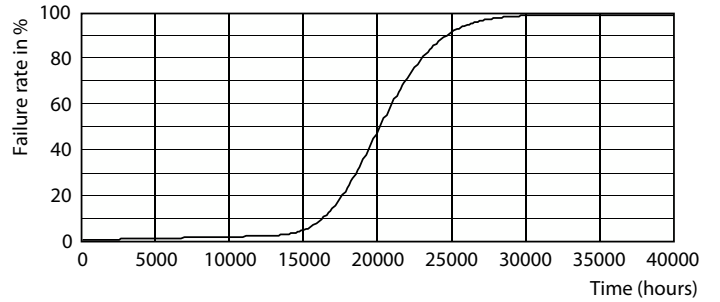

Life Expectancy Diagram - Ecofit LEDtube 1500mm 19.5W 865 T8

Ecofit Ledtubes T8

Lifetime