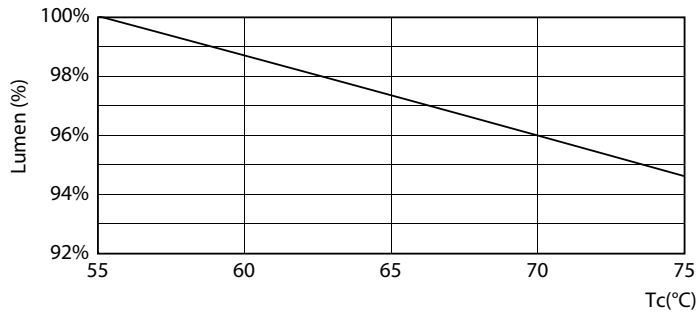

Life Expectancy Diagram - Ecofit LEDtube 1500mm 19.5W 865 T8

Lumen Maintenance Diagram - Ecofit LEDtube 1500mm 19.5W 865 T8