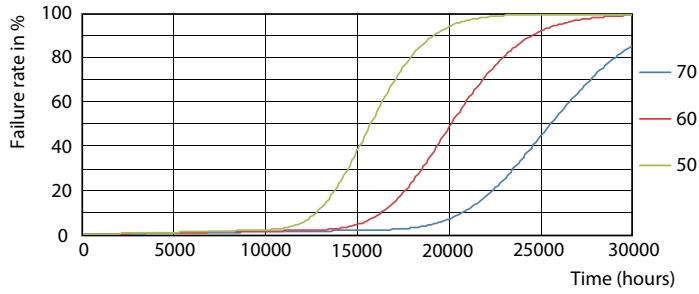

Ecofit Ledtubes T8

Lifetime