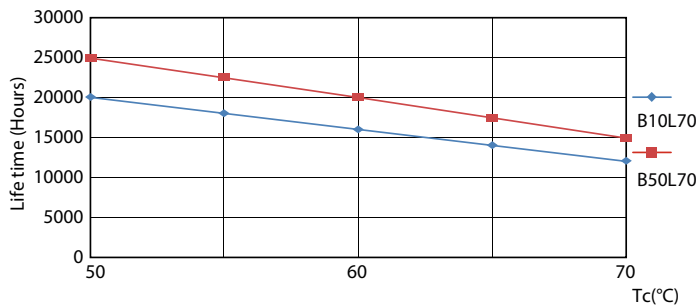

## Lifetime

Life Expectancy Diagram - Ecofit LEDtube 1500mm 19.5W 865 T8

Life Expectancy Diagram - Ecofit LEDtube 1500mm 19.5W 865 T8

Lumen Maintenance Diagram - Ecofit LEDtube 1500mm 19.5W 865 T8

Lumen Maintenance Diagram - Ecofit LEDtube 1500mm 19.5W 865 T8