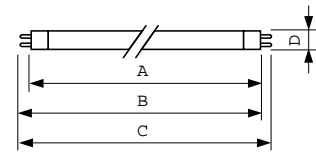

TL Mini Standard Colours

Energy Consumption kWh/1000 h	8 kWh
EPREL Registration Number	423.492
Product Data	
Full product code	871150071628627
Order product name	TL Mini 8W/54-765 FAM/10X25BOX
Order code	928001005440

Numerator - Quantity Per Pack	1
Numerator - Packs per outer box	250
Material number (12NC)	928001005440
Full product name	TL Mini 8W/54-765 FAM/10X25BOX
EAN/UPC - Case	8711500716309

Dimensional drawing