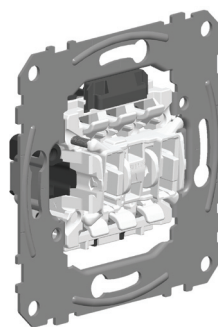

www.schneider-electric.fi
Tel. 010 446 610

S1A5822600