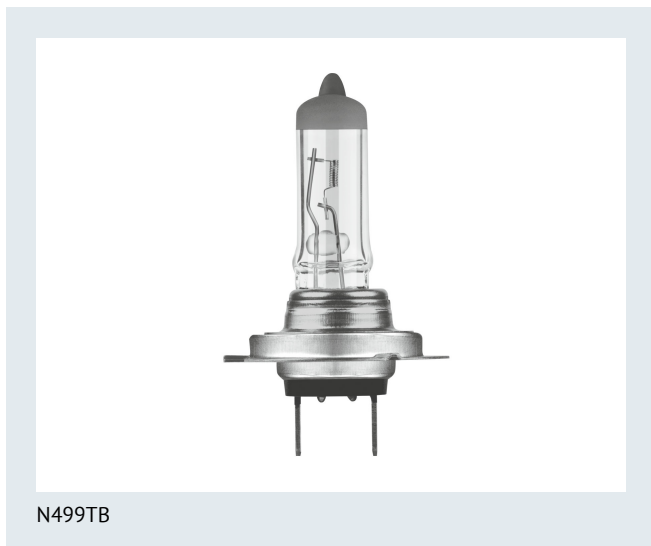

NEOLUX[®]
GERMAN TECHNOLOGY

Power Light 80 W 12 V PX26d

These off-road lighting solutions from NEOLUX turn night into day. Choose from the robust and reliable Power Light, with its powerful light output, the Blue Power Light, with its stylish bluish white light, or the Weather Light, which is optimized for fog, rain or snow. Whether you need the dark spaces ahead to be brightly lit or are facing rough weather conditions, our off-road range has a solution for you.

Product family features

- High performance off-road lamp
- More light output
- More power
- More brightness
- Rugged and versatile

Areas of application

- Headlight
- Forestry, agriculture and the construction industry for off-road area

Photometrical data

Luminous flux	2500 lm
Luminous flux tolerance	±10 %

Dimensions & weight

Product weight	11.20 g
Length	59.0 mm
Diameter	12.0 mm

Lifespan

Lifespan Tc	300 h
Lifespan B3	150 h

Additional product data