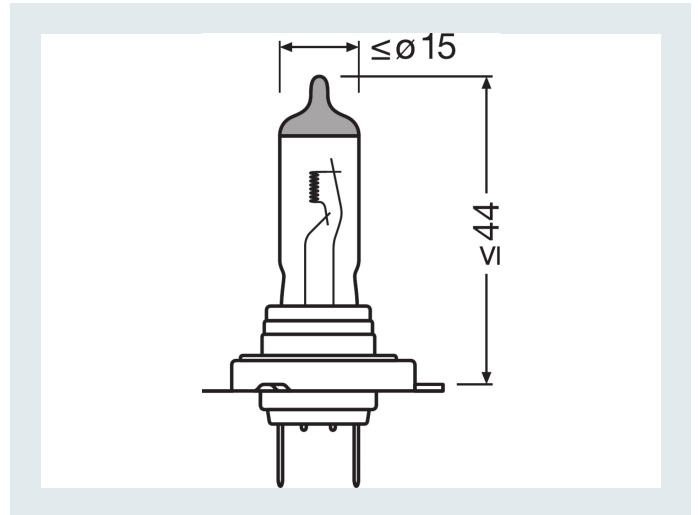

Legal advice

These products do not have ECE approval. This means they must not be used on public roads in any exterior application. Use on public roads leads to cancellation of operating license and loss of insurance coverage. Several countries do not allow sale and use of these products. Please contact your local distributor for information on the availability in your country.

NEOLUX®
GERMAN TECHNOLOGY

NEOLUX Automotive Lighting
OSRAM GmbH

Marcel-Breuer-Str 4
80807 Munich, Germany

Phone +49 89 6213-0
Fax +49 89 6213-2020

www.neolux-lighting.com