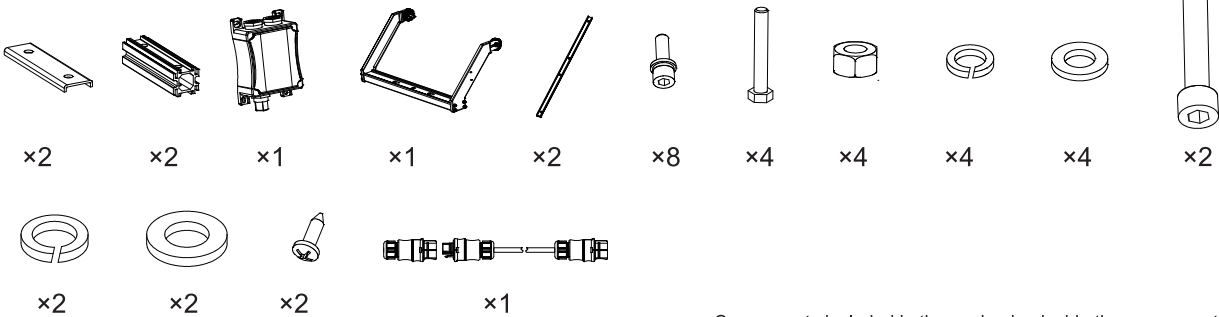

Components

Components included in the packaging inside the components box.

Data subject to change
Les données sont sujettes à modifications
Änderungen vorbehalten

Suzhou Opplé Lighting Co.,Ltd.
215200
East Side, Fenyang Road,
Fenhu Economic Development Zone,
Wujiang City, Jiangsu Province,
P.R.China

OPPLE Lighting B.V.
Materiaalweg 6-6A
5681 RJ Best
The Netherlands
service@opple.com
www.opple.com