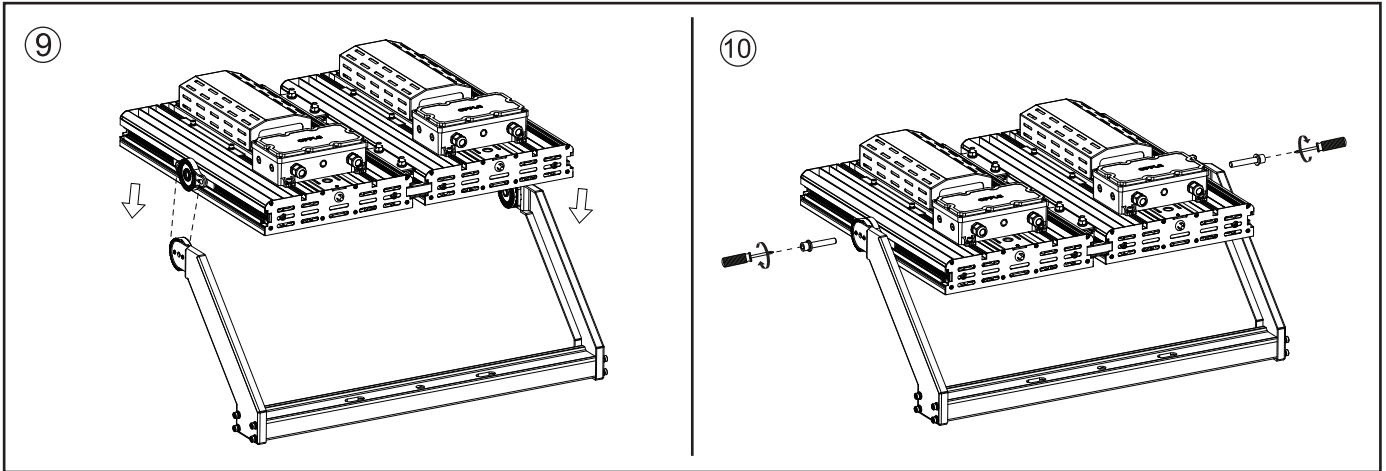

Components

Components included in the packaging inside the components box.

Data subject to change
Les données sont sujettes à modifications
Änderungen vorbehalten

Suzhou Opplé Lighting Co.,Ltd.
215200
East Side, Fenyang Road,
Fenhu Economic Development Zone,
Wujiang City, Jiangsu Province,
P.R.China

OPPLE Lighting B.V.
Materiaalweg 6-6A
5681 RJ Best
The Netherlands
service@opple.com
www.opple.com