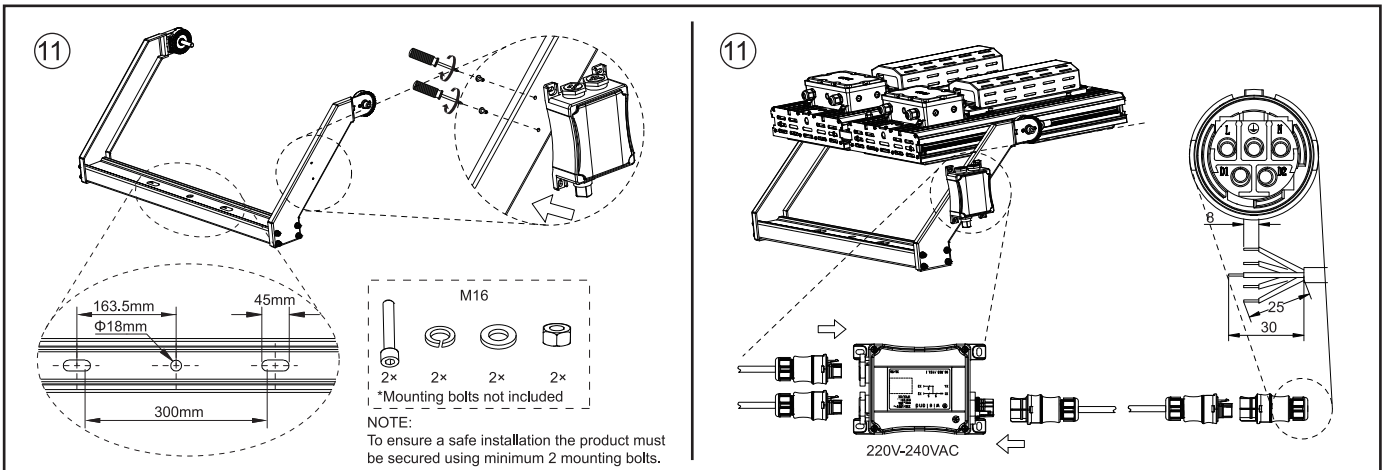

Components

Components included in the packaging inside the components box.

Data subject to change
Les données sont sujettes à modifications
Änderungen vorbehalten

Suzhou Opplé Lighting Co.,Ltd.
215200
East Side, Fenyang Road,
Fenhu Economic Development Zone,
Wujiang City, Jiangsu Province,
P.R.China

OPPLE Lighting B.V.
Materiaalweg 6-6A
5681 RJ Best
The Netherlands
service@opple.com
www.opple.com