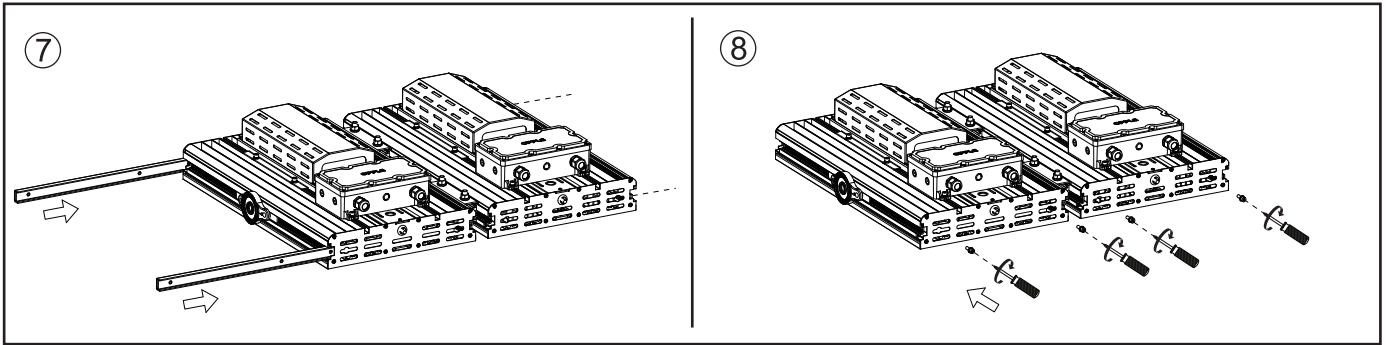

Components

Components included in the packaging inside the components box.

Data subject to change
Les données sont sujettes à modifications
Änderungen vorbehalten

Suzhou Opplé Lighting Co.,Ltd.
215200
East Side, Fenyang Road,
Fenhu Economic Development Zone,
Wujiang City, Jiangsu Province,
P.R.China

OPPLE Lighting B.V.
Materiaalweg 6-6A
5681 RJ Best
The Netherlands
service@opple.com
www.opple.com