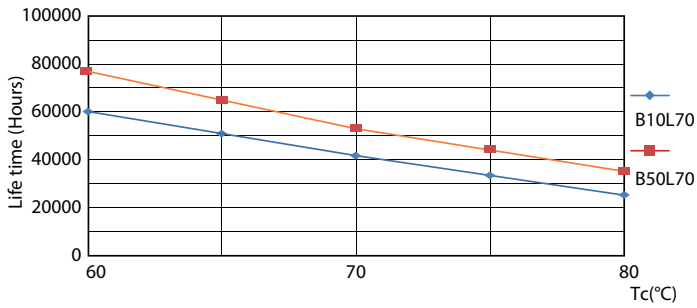

MASTER LEDtube EM/Mains T8

Photometric data

Lifetime

Life Expectancy Diagram - MAS LEDtube 1500mm UO 21.7W 830 T8