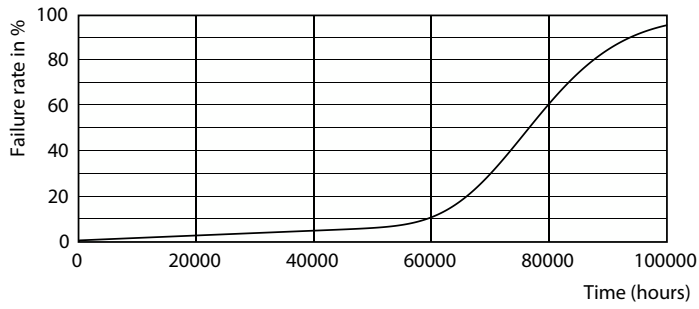

MASTER LEDtube EM/Mains T8

Lifetime

Life Expectancy Diagram - MAS LEDtube 1500mm UO 21.7W 830 T8