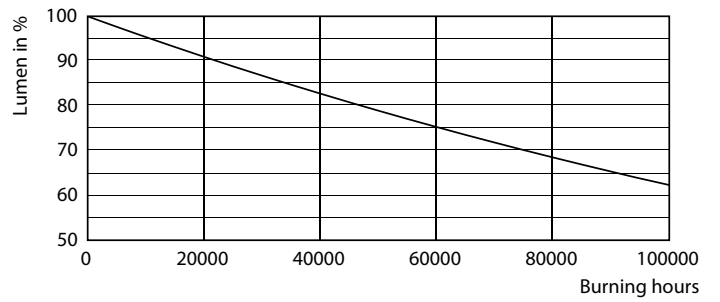

MASTER LEDtube EM/Mains T8

Photometric data

Lifetime

Life Expectancy Diagram - MAS LEDtube 1500mm UO 21.7W 830 T8