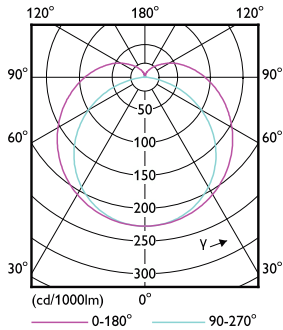

Warnings and Safety

- NOTE: The overall energy efficiency and light distribution of any installation that uses these lamps will be determined by the design of the installation.

Product data

General Information	
Cap-Base	G13 ROT (Rotating) [Medium Bi-Pin Fluorescent]
Nominal lifetime	75,000 hour(s)
Switching Cycle	200,000
Lighting Technology	LED
Flux measurement reference	Sphere
Light Technical	
Color Code	830 [CCT of 3000K]
Beam Angle (Nom)	160 degree(s)
Luminous Flux	3,400 lumen
Color Designation	White (WH)
Correlated Color Temperature (Nom)	3000 K

Luminous Efficacy (rated) (Nom)	156 lm/W
Color Consistency	<6
Color rendering index (CRI)	80
LLMF At End Of Nominal Lifetime (Nom)	70 %
Operating and Electrical	
Line Frequency	50 to 60 Hz
Input Frequency	50 to 60 Hz
Power Consumption	21.7 W
Starting Time (Nom)	0.5 s
Warm-up time to 60% light	0.5 s
Power Factor (Fraction)	0.9
Voltage (Nom)	220-240 V

MASTER LEDtube EM/Mains T8

Temperature	
Ambient temperature range	-20 °C to 45 °C
T-Case Maximum (Nom)	60 °C
Controls and Dimming	
Dimmable	No
Mechanical and Housing	
Bulb Finish	Frosted
Bulb Material	Plastic
Product Length	1,500 mm
Bulb Shape	Tube, double-ended
Approval and Application	
Energy Saving Product	Yes
Approval Marks	RoHS compliance TUV CE marking KEMA Keur certificate

Dimensional drawing

Product	D1	D2	A1	A2	A3
MAS LEDtube 1500mm UO 21.7W 830 T8	25.8 mm	28 mm	1,498.8 mm	1,505.9 mm	1,513 mm

Photometric data

Spectral Power Distribution Colour - MAS LEDtube 1500mm UO 21.7W 830 T8