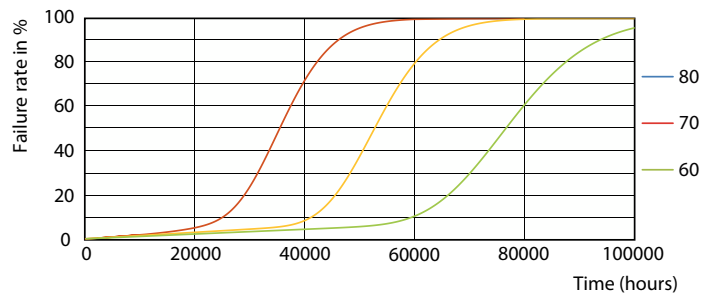

Light Distribution Diagram - MAS LEDtube 1500mm UO 21.7W 830 T8

MASTER LEDtube EM/Mains T8

Photometric data

Lifetime

Life Expectancy Diagram - MAS LEDtube 1500mm UO 21.7W 830 T8

Lumen Maintenance Diagram - MAS LEDtube 1500mm UO 21.7W 830 T8