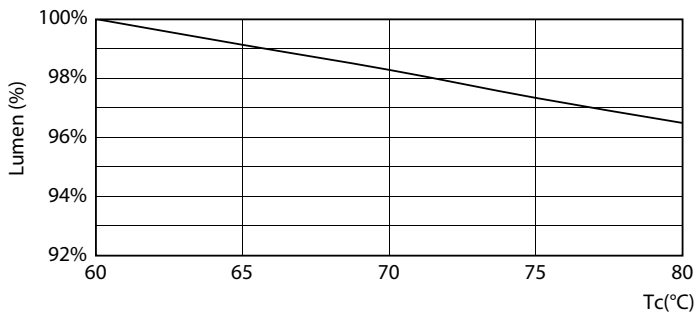

Warnings and Safety

- NOTE: The overall energy efficiency and light distribution of any installation that uses these lamps will be determined by the design of the installation.

Product data

General Information	
Cap-Base	G13 ROT (Rotating) [Medium Bi-Pin Fluorescent]
Nominal lifetime	75,000 hour(s)
Switching Cycle	200,000
Lighting Technology	LED
Flux measurement reference	Sphere
Light Technical	
Color Code	830 [CCT of 3000K]
Beam Angle (Nom)	160 degree(s)
Luminous Flux	3,400 lumen
Color Designation	White (WH)
Correlated Color Temperature (Nom)	3000 K

Light Distribution Diagram - MAS LEDtube 1500mm UO 21.7W 830 T8

MASTER LEDtube EM/Mains T8

Photometric data

Lifetime

Life Expectancy Diagram - MAS LEDtube 1500mm UO 21.7W 830 T8

Lumen Maintenance Diagram - MAS LEDtube 1500mm UO 21.7W 830 T8