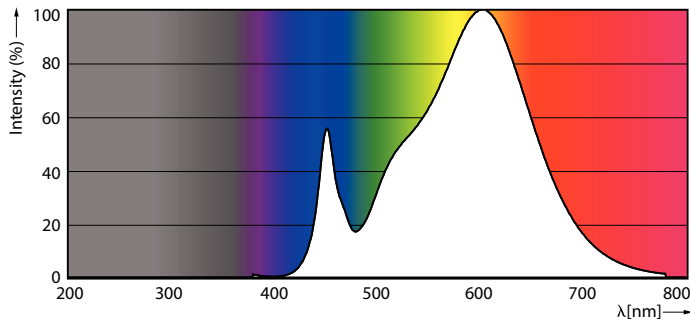

Photometric data

Spectral Power Distribution Colour - MAS LEDtube 1500mm UO 21.7W 830 T8