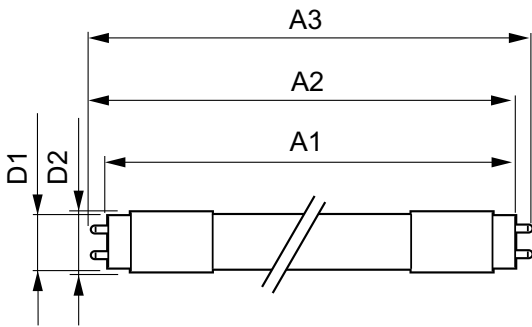

Warnings and Safety

- NOTE: The overall energy efficiency and light distribution of any installation that uses these lamps will be determined by the design of the installation.

Product data

General Information	
Cap-Base	G13 ROT (Rotating) [Medium Bi-Pin Fluorescent]
Nominal lifetime	75,000 hour(s)
Switching Cycle	200,000
Lighting Technology	LED
Flux measurement reference	Sphere
Light Technical	
Color Code	830 [CCT of 3000K]
Beam Angle (Nom)	160 degree(s)
Luminous Flux	3,400 lumen
Color Designation	White (WH)
Correlated Color Temperature (Nom)	3000 K

MASTER LEDtube EM/Mains T8

Temperature	
Ambient temperature range	-20 °C to 45 °C
T-Case Maximum (Nom)	60 °C
Controls and Dimming	
Dimmable	No
Mechanical and Housing	
Bulb Finish	Frosted
Bulb Material	Plastic
Product Length	1,500 mm
Bulb Shape	Tube, double-ended
Approval and Application	
Energy Saving Product	Yes
Approval Marks	RoHS compliance TUV CE marking KEMA Keur certificate

Dimensional drawing

Product	D1	D2	A1	A2	A3
MAS LEDtube 1500mm UO 21.7W 830 T8	25.8 mm	28 mm	1,498.8 mm	1,505.9 mm	1,513 mm

Photometric data

Spectral Power Distribution Colour - MAS LEDtube 1500mm UO 21.7W 830 T8