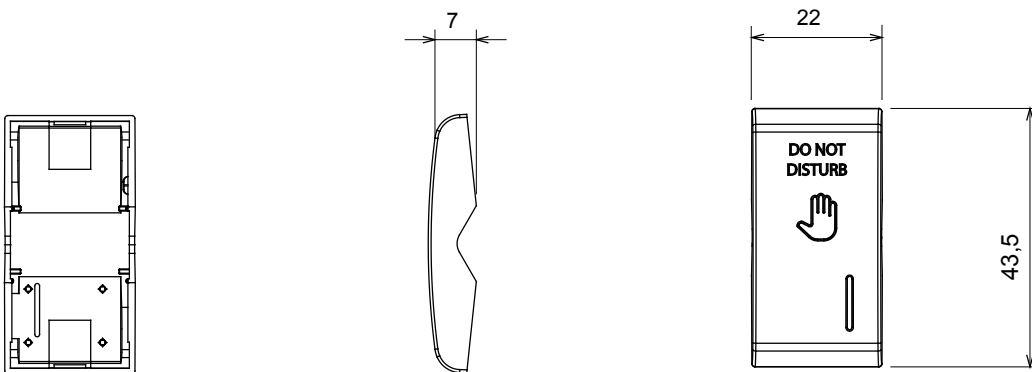

## GW13731

CHORUSMART - domestic range

Wide range of control devices, sockets for power supply (conforming to national and international standards) signal pick-up, climate control, comfort management, technical alarm signalling and emergency lighting management. The ChoruSmart modular devices are available in five colours, glossy white, satin white, natural beige, satin black and lacquered titanium and in various sizes from 1/2, 1, 2 and 3 modules. Thanks to the mounting supports for rectangular, square and round boxes, endless combinations can be created with the ChoruSmart range of plates.

Category	Replaceable button key	Button key	With diffuser
Symbol	DND	Colour	Natural satin beige
Standard	EN 60669-1	Thermo-pressure with ball	125 °C
Glow Wire Test	850 °C	No. modules	1
Electrocod	140		

### DIMENSIONAL