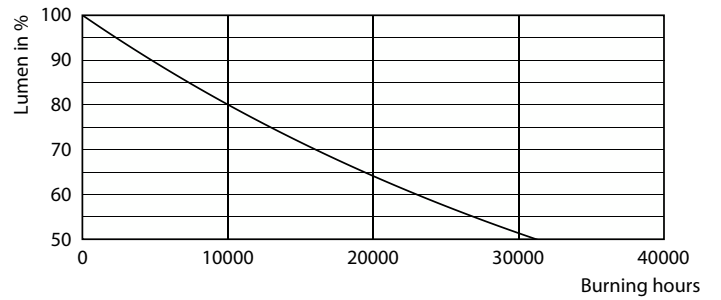

Lumen Maintenance Diagram - LED classic 120W A67 E27 CW FR NDRF1SRT4