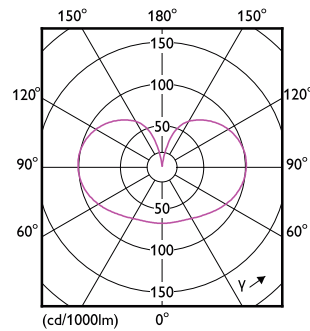

Product data

General Information	
Cap-Base	E27 [E27]
Nominal lifetime	15,000 hour(s)
Switching Cycle	20,000
Rated Lifetime (Hours)	15,000 hour(s)
Lighting Technology	LED
Flux measurement reference	Sphere
Light Technical	
Color Code	840 [CCT of 4000K]
Color Code	840 [CCT of 4000K]
Luminous Flux	2,000 lumen
Color Designation	Cool White (CW)
Correlated Color Temperature (Nom)	4000 K
Luminous Efficacy (rated) (Nom)	153.00 lm/W
Color Consistency	<6
Color rendering index (CRI)	80
LLMF At End Of Nominal Lifetime (Nom)	70 %

Classic filament LEDbulbs

Bulb Shape	A67 [A 67mm]
Approval and Application	
Energy Consumption kWh/1000 h	13 kWh
EPREL Registration Number	374,903
EU RoHS compliant	Yes
Product Data	
Full product code	871869976453100

Dimensional drawing

Product	D	C
LED classic 120W A67 E27 CW FR NDRF1SRT4	70 mm	121 mm

Photometric data

Light Distribution Diagram - LED classic 120W A67 E27 CW FR NDRF1SRT4

Classic filament LEDbulbs

Photometric data