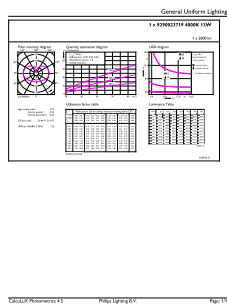

Product data

General Information	
Cap-Base	E27 [E27]
Nominal lifetime	15,000 hour(s)
Switching Cycle	20,000
Rated Lifetime (Hours)	15,000 hour(s)
Lighting Technology	LED
Flux measurement reference	Sphere
Light Technical	
Color Code	840 [CCT of 4000K]
Color Code	840 [CCT of 4000K]
Luminous Flux	2,000 lumen
Color Designation	Cool White (CW)
Correlated Color Temperature (Nom)	4000 K
Luminous Efficacy (rated) (Nom)	153.00 lm/W
Color Consistency	<6
Color rendering index (CRI)	80
LLMF At End Of Nominal Lifetime (Nom)	70 %

Classic filament LEDbulbs

Bulb Shape	A67 [A 67mm]
Approval and Application	
Energy Consumption kWh/1000 h	13 kWh
EPREL Registration Number	374,903
EU RoHS compliant	Yes
Product Data	
Full product code	871869976453100

Order product name	LED classic 120W A67 E27 CW FR NDRF1SRT4
Order code	929002371901
Numerator - Quantity Per Pack	1
Numerator - Packs per outer box	4
Material number (12NC)	929002371901
Full product name	LED classic 120W A67 E27 CW FR NDRF1SRT4
EAN/UPC - Case	8718699764548

Dimensional drawing

Product	D	C
LED classic 120W A67 E27 CW FR NDRF1SRT4	70 mm	121 mm

Photometric data

Light Distribution Diagram - LED classic 120W A67 E27 CW FR NDRF1SRT4

Classic filament LEDbulbs

Photometric data