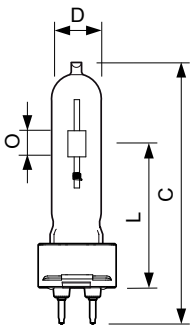

MASTERColour CDM-T

MASTERC CDM-T 35W/830 G12 1CT/12

Range of single-ended, compact, high-efficiency, discharge lamps with a stable color over lifetime and a crisp, sparkling light

Warnings and Safety

- Use only in totally enclosed luminaire, even during testing (IEC61167, IEC 62035, IEC60598)
- The luminaire must be able to contain hot lamp parts if the lamp ruptures
- Control gear must include end-of-life protection (IEC61167, IEC 62035)
- Lamps may use electronic or electromagnetic control gear, except 35W/942 and 20W lamps, which must use electronic control gear.
- A lamp breaking is extremely unlikely to have any impact on your health. If a lamp breaks, ventilate the room for 30 minutes and remove the parts, preferably with gloves. Put them in a sealed plastic bag and take it to your local waste facilities for recycling. Do not use a vacuum cleaner.

Product data

Operating and Electrical		Color Designation	
Power Consumption	39.1 W	Color Designation	Warm White (WW)
Voltage (Nom)	82 V	Chromaticity Coordinate X (Nom)	0.434
Voltage (Nom)	82 V	Chromaticity Coordinate Y (Nom)	0.398
General Information		Correlated Color Temperature (Nom)	3000 K
Cap-Base	G12 [G12]	Luminous Efficacy (rated) (Nom)	79 lm/W
Operating Position	UNIVERSAL [Any or Universal (U)]	Color rendering index (CRI)	83
Flux measurement reference	Sphere	Controls and Dimming	
Light Technical		Dimmable	No
Color Code	830 [CCT of 3000K]	Mechanical and Housing	
Luminous Flux	3,100 lumen	Bulb Finish	Clear

MASTERC colour CDM-T

Bulb Shape	T19 [T 19mm]
Approval and Application	
Mercury (Hg) Content (Max)	3.2 mg
Mercury (Hg) Content (Nom)	3.1 mg
Energy Consumption kWh/1000 h	40 kWh
EPREL Registration Number	473,333

Dimensional drawing

Product	D (max)	D	O	L (min)	L (max)	L	C (max)
MASTERC CDM-T 35W/830 G12 1CT/12	20 mm	0.75 inch	5 mm	55 mm	57 mm	56 mm	103 mm

Photometric data

Light Distribution Diagram - MASTERC CDM-T 35W/830 G12 1CT/12