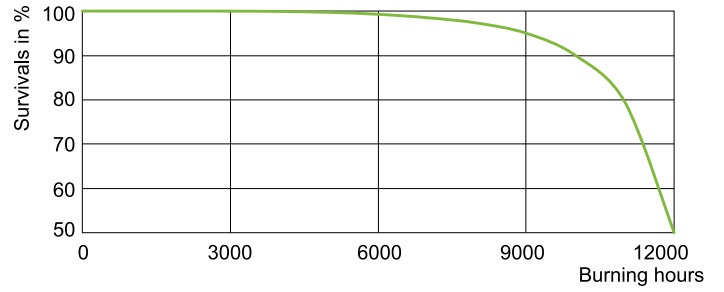

MASTERC colour CDM-T

Lifetime

Lumen Maintenance Diagram - MASTERC CDM-T 35W/830 G12 1CT/12

Life Expectancy Diagram - MASTERC CDM-T 35W/830 G12 1CT/12