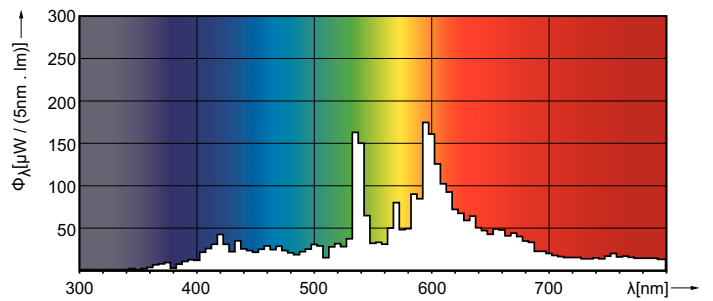

Light Distribution Diagram - MASTERC CDM-T 35W/830 G12 1CT/12

Spectral Power Distribution Colour - MASTERC CDM-T 35W/830 G12 1CT/12