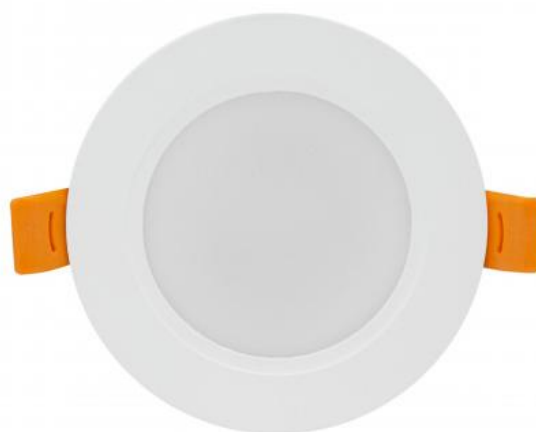

DURE 3

SLI043021NW_PW

See
more

Downlight luminaire DURE 3, with a power of 5 W, high light efficacy 130 lm/W. It has a high IP54 rating, making it ideal for use in rooms with high humidity. Lights up with neutral light - the most universal colour (4000K), which is suitable for the rooms we use on a daily basis, ensuring comfort during everyday activities. Designed for recessed mounting.

IP54

IK06

Power	5 W	Voltage	230 V
Luminous flux*	650 lm (360°)	Colour temperature	4000 K
Colour of light	Neutral white	Beam angle	110 °
IK	6	Degree of protection (IP)	IP54

Technical data

Code	SLI043021NW_PW
Power	5 W
Nominal current	36 mA
Voltage	230 V
Energy consumption	5 kWh/1000h
Frequency	50HZ Hz
Protection class	II
Power factor	0.6
Useful luminous flux*	650 lm (360°)
Luminous flux**	500 lm (360°)
Lamp efficacy	130 lm/W
Colour temperature	4000 K
Colour of light	Neutral white
Beam angle	110 °
RA	80
Uniformity of color SDCM max	5
Dimmable	No
Working temperature range	-20/+40 °
Lifespan	17000 h
Housing material	PC+PS
IK	6
Degree of protection (IP)	IP54
Colour	White
Dimension (AxBxC)	95x31 mm
Mounting hole	72 mm
For use	Inside
Assembly method	Recessed
Application	INT
Made in	PRC