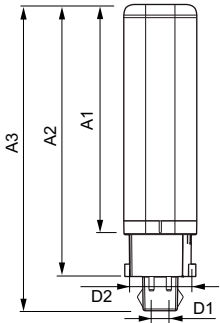

Product data

General Information		Warm Up Time to 60% Light (Nom)	
Cap-Base	G24Q-2 [G24q-2]		0.5 s
EU RoHS compliant	Yes	Power Factor (Nom)	0.9
Nominal Lifetime (Nom)	30000 h	Voltage (Nom)	20-50 V
Switching Cycle	50000X		
Light Technical		Temperature	
Color Code	830 [CCT of 3000K]	T-Ambient (Max)	35 °C
Beam Angle (Nom)	120 °	T-Ambient (Min)	-20 °C
Luminous Flux (Nom)	650 lm	T-Storage (Max)	65 °C
Color Designation	White (WH)	T-Storage (Min)	-40 °C
Correlated Color Temperature (Nom)	3000 K	T-Case Maximum (Nom)	66 °C
Luminous Efficacy (rated) (Nom)	92.31 lm/W		
Color Consistency	<6	Controls and Dimming	
Color Rendering Index (Nom)	83	Dimmable	No
LLMF At End Of Nominal Lifetime (Nom)	70 %		
Operating and Electrical		Mechanical and Housing	
Input Frequency	30000-80000 Hz	Product Length	100 mm
Power (Nom)	6.5 W		
Lamp Current (Max)	300 mA	Approval and Application	
Lamp Current (Min)	150 mA	Energy Efficiency Label (EEL)	A+
Starting Time (Nom)	0.5 s	Energy Saving Product	Yes
		Approval Marks	TUV CE marking RoHS compliance KEMA Keur certificate

CorePro LED PLC 4P

Energy Consumption kWh/1000 h	9 kWh
Product Data	
Full product code	871869654119700
Order product name	CorePro LED PLC 6.5W 830 4P G24q-2
EAN/UPC - Product	8718696541197
Order code	929001201002

Numerator - Quantity Per Pack	1
Numerator - Packs per outer box	10
Material Nr. (12NC)	929001201002
Net Weight (Piece)	0.078 kg

Dimensional drawing

LEDtube PLC 6.5W G24q-2/830 4P

Product	D1	D2	A1	A2	A3
CorePro LED PLC 6.5W 830 4P G24q-2	24.3 mm	28.4 mm	105.8 mm	125 mm	140.6 mm