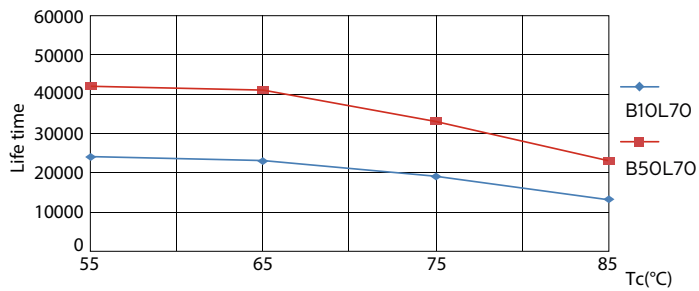

Product data

General Information		Warm Up Time to 60% Light (Nom)	
Cap-Base	G24Q-2 [G24q-2]		0.5 s
EU RoHS compliant	Yes	Power Factor (Nom)	0.9
Nominal Lifetime (Nom)	30000 h	Voltage (Nom)	20-50 V
Switching Cycle	50000X		
Light Technical		Temperature	
Color Code	830 [CCT of 3000K]	T-Ambient (Max)	35 °C
Beam Angle (Nom)	120 °	T-Ambient (Min)	-20 °C
Luminous Flux (Nom)	650 lm	T-Storage (Max)	65 °C
Color Designation	White (WH)	T-Storage (Min)	-40 °C
Correlated Color Temperature (Nom)	3000 K	T-Case Maximum (Nom)	66 °C
Luminous Efficacy (rated) (Nom)	92.31 lm/W		
Color Consistency	<6	Controls and Dimming	
Color Rendering Index (Nom)	83	Dimmable	No
LLMF At End Of Nominal Lifetime (Nom)	70 %		
Operating and Electrical		Mechanical and Housing	
Input Frequency	30000-80000 Hz	Product Length	100 mm
Power (Nom)	6.5 W		
Lamp Current (Max)	300 mA	Approval and Application	
Lamp Current (Min)	150 mA	Energy Efficiency Label (EEL)	A+
Starting Time (Nom)	0.5 s	Energy Saving Product	Yes
		Approval Marks	TUV CE marking RoHS compliance KEMA Keur certificate

Photometric data

LEDtube PLC 100mm 7W G24Q-2 830 650lm

CorePro LED PLC 4P

Lifetime

LEDtube PLC 100mm 7W G24Q-2 830 650lm

LEDtube PLC 100mm 7W G24Q-2 830 650lm

LEDtube PLC 100mm 7W G24Q-2 830 650lm

LEDtube PLC 100mm 7W G24Q-2 830 650lm