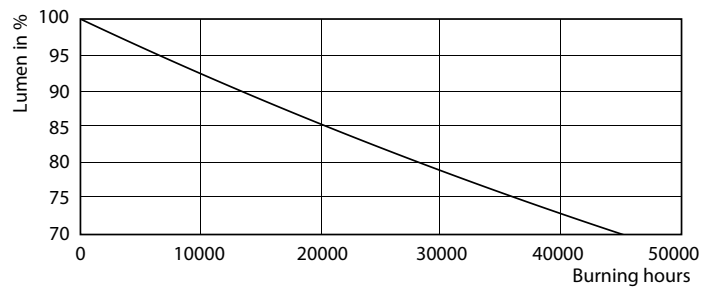

LEDtube PLC 100mm 7W G24Q-2 830 650lm

LEDtube PLC 100mm 7W G24Q-2 830 650lm