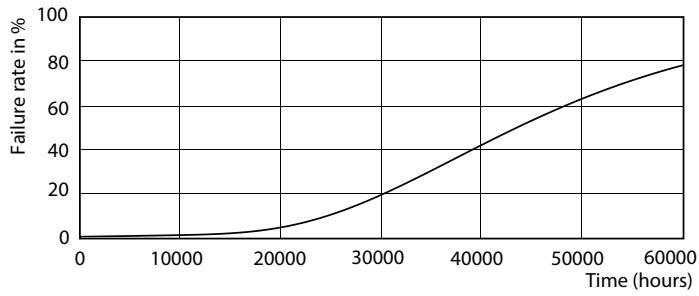

CorePro LED PLC 4P

Lifetime