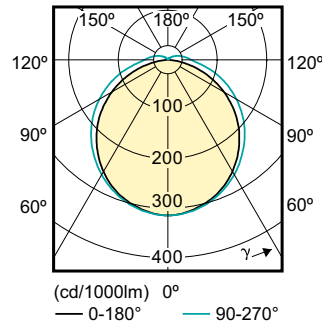

CorePro LED PLC 4P

Energy Consumption kWh/1000 h	9 kWh
Product Data	
Full product code	871869654119700
Order product name	CorePro LED PLC 6.5W 830 4P G24q-2
EAN/UPC - Product	8718696541197
Order code	929001201002

Numerator - Quantity Per Pack	1
Numerator - Packs per outer box	10
Material Nr. (12NC)	929001201002
Net Weight (Piece)	0.078 kg

Dimensional drawing

Product	D1	D2	A1	A2	A3
CorePro LED PLC 6.5W 830 4P G24q-2	24.3 mm	28.4 mm	105.8 mm	125 mm	140.6 mm

Photometric data