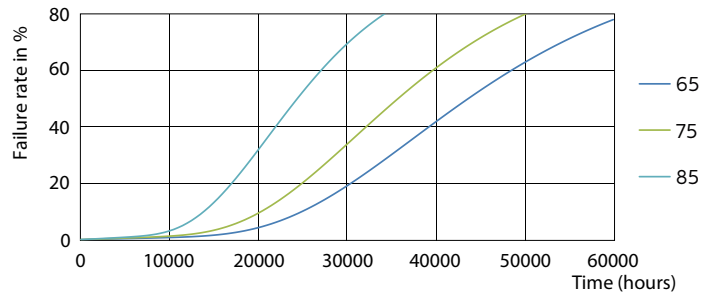

CorePro LED PLC 4P

Lifetime