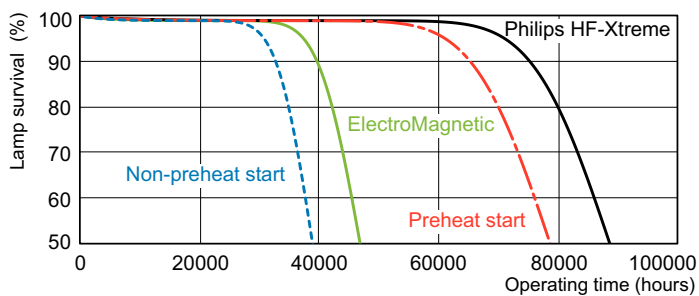

Lifetime

Life Expectancy Diagram - MASTER TL-D Xtreme 36W/865 SLV

Life Expectancy Diagram - MASTER TL-D Xtreme 36W/865 SLV