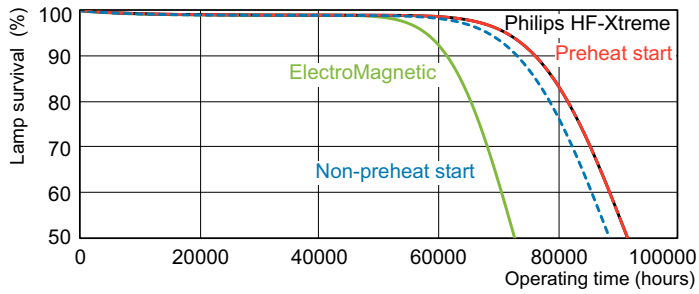

MASTER TL-D Xtreme

Lifetime

Life Expectancy Diagram - MASTER TL-D Xtreme 36W/865 SLV

Lumen Maintenance Diagram - MASTER TL-D Xtreme 36W/865 SLV