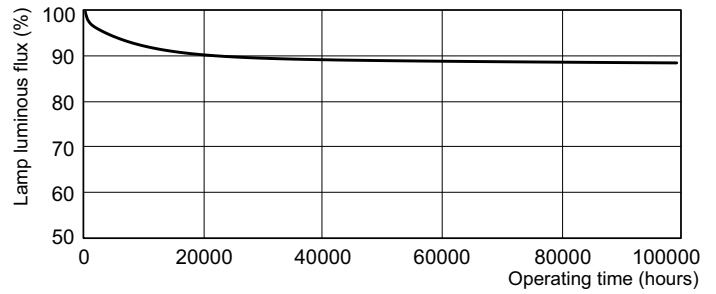

MASTER TL-D Xtreme

Lifetime

Life Expectancy Diagram - MASTER TL-D Xtreme 36W/865 SLV

Lumen Maintenance Diagram - MASTER TL-D Xtreme 36W/865 SLV