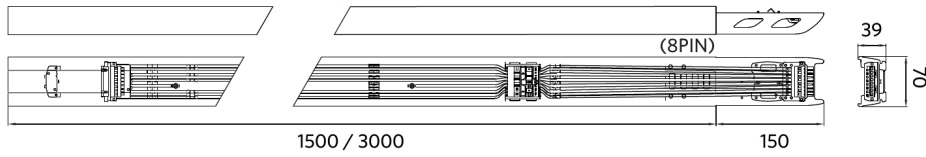

LEDTrunking Trunk 8