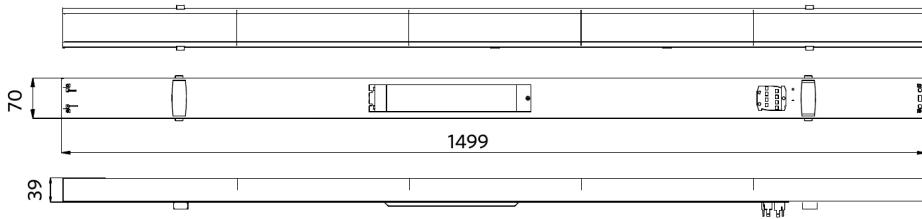

Maatschets (mm)

LEDTrunking Mod