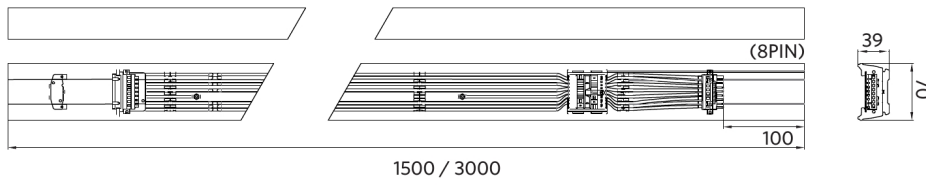

LEDTrunking Trunk 8
End part