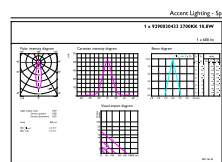

Application Conditions

can it be used in closed luminaires	No
-------------------------------------	----

Product Data

Order product name	MAS ExpertColor 10.8-50W 927 AR111 24D
Full product name	MAS ExpertColor 10.8-50W 927 AR111 24D
Full product code	871951433393200
Order code	929003043302
Material Nr. (12NC)	929003043302
Numerator - Quantity Per Pack	1
EAN/UPC - Product/Case	8719514333932
Numerator - Packs per outer box	6
EAN/UPC - Case	8719514333949

Dimensional drawing

Product	D	C
MAS ExpertColor 10.8-50W 927 AR111 24D	111 mm	61 mm

Photometric data

Light Distribution Diagram - MAS ExpertColor 10.8-50W 927 AR111 24D

Accent Lighting Spots - MAS ExpertColor 10.8-50W 927 AR111 24D