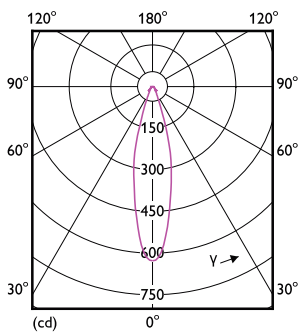

Dimensional drawing

Product	D	C
MAS ExpertColor 10.8-50W 927 AR111 24D	111 mm	61 mm

Photometric data

Light Distribution Diagram - MAS ExpertColor 10.8-50W 927 AR111 24D

Accent Lighting Spots - MAS ExpertColor 10.8-50W 927 AR111 24D