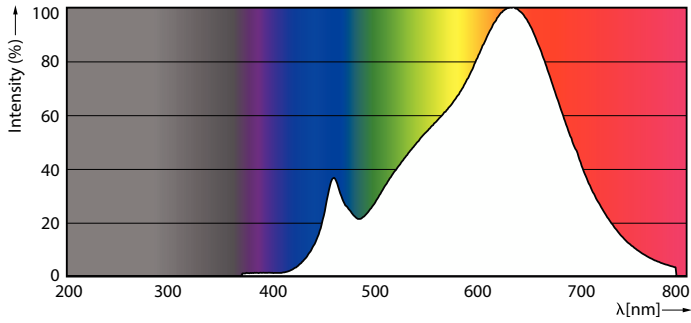

Product data

General Information	
Cap-Base	G53
Nominal lifetime	40,000 hour(s)
Switching Cycle	50,000
Lighting Technology	LED
Flux measurement reference	Narrow Cone
Light Technical	
Color Code	927 [CCT of 2700K]
Beam Angle (Nom)	24 degree(s)
Luminous Flux	600 lm
Luminous Intensity (Nom)	3,000 cd
Color Designation	Warm White (WW)
Correlated Color Temperature (Nom)	2700 K
Luminous Efficacy (rated) (Nom)	55 lm/W
Color Consistency	<4
Color rendering index (CRI)	95
LLMF At End Of Nominal Lifetime (Nom)	70 %

Dimensional drawing

Product	D	C
MAS ExpertColor 10.8-50W 927 AR111 24D	111 mm	61 mm

Photometric data

Light Distribution Diagram - MAS ExpertColor 10.8-50W 927 AR111 24D

Accent Lighting Spots - MAS ExpertColor 10.8-50W 927 AR111 24D

MASTER LEDspot ExpertColor AR111

Photometric data

Spectral Power Distribution Colour - MAS ExpertColor 10.8-50W 927 AR111 24D

Lifetime

Life Expectancy Diagram

Lumen Maintenance Diagram - MAS ExpertColor 10.8-50W 927 AR111 24D