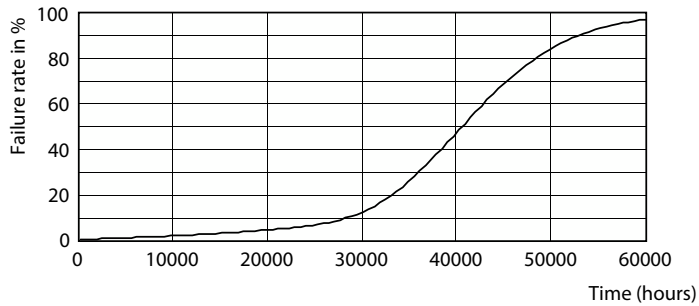

Lifetime

Life Expectancy Diagram