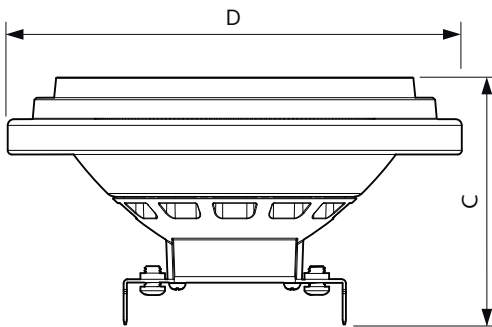

Dimensional drawing

Product	D	C
MAS ExpertColor 10.8-50W 927 AR111 24D	111 mm	61 mm

Photometric data

Light Distribution Diagram - MAS ExpertColor 10.8-50W 927 AR111 24D

Accent Lighting Spots - MAS ExpertColor 10.8-50W 927 AR111 24D