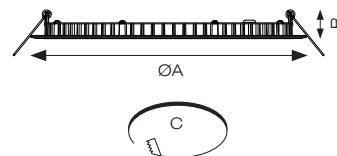

# Freska Downlight

- Economic ultra-slim circular LED performance downlight suitable for semi commercial applications
- Ideal for use in areas with shallow ceiling void
- Remote driver with plug and play connection
- Edge lit providing excellent uniform illumination
- Non-dimmable
- Optional plug-in self-test emergency pack suitable for all three models

Self-Test Emergency Pack

INPUT	HERTZ	TEMP	LIFETIME (HRS)	CRI	SDCM	BEAM ANGLE	CLASS	IP
230V	50/60Hz	-10°C to 25°C	L70 30,000	Ra 80	5	110°	2	IP44

CODE	DESCRIPTION	WATTAGE	CCT	LUMENS	LM/W	UGR	A	B	C	TRADE
AFRLED125/CW	Cool White	10W		781lm	92lm	27	136mm	25mm	126mm	£34.30
AFRLED170/CW		13W	4000K	1000lm	81lm	27	180mm	25mm	168mm	£41.35
AFRLED230/CW		19W		1630lm	89lm	28	240mm	25mm	210-220mm	£50.50
AFRLED125/WW	Warm White	10W		754lm	80lm	26	136mm	25mm	126mm	£34.30
AFRLED170/WW		13W	3000K	909lm	72lm	26	180mm	25mm	168mm	£41.35
AFRLED230/WW		19W		1455lm	80lm	27	240mm	25mm	210-220mm	£50.50