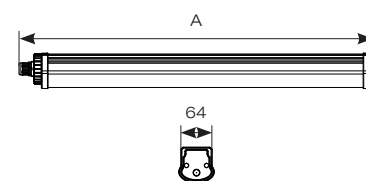

Thunder ECO

- Robust, high performance LED non-corrosive suitable for ancillary areas and industrial applications
- Power selectable; offering high and low output option in each length
- Twist off end cap and push fit terminals aid fast and easy installation
- Supplied complete with versatile stainless steel mounting clips. Clips can be located anywhere along the spine of the luminaire
- Non-Dimmable

Cable Entry Point

INPUT	HERTZ	TEMP	LIFETIME (HRS)	CRI	SDCM	BEAM ANGLE	CLASS	IP	IK
220-240V	50Hz	-20°C to 40°C	L80 54,000	Ra.80	6	100/140°	1	IP65	IK08

CODE	DESCRIPTION	WATTAGE	CCT	LUMENS	LM/W	A	TRADE
ATHEC02/CW	Cool White - 1 x 600mm	10/19W		1210/2080lm	121/109lm	635mm	£36.00
ATHEC04/CW	Cool White - 1 x 1200mm	21/31W	4000K	2750/3850lm	131/124lm	1235mm	£46.00
ATHEC05/CW	Cool White - 1 x 1500mm	32/47W		4250/5830lm	133/124lm	1535mm	£57.00
ATHEC02/DL	Daylight - 1 x 600mm	10/19W		1230/2120lm	123/112lm	635mm	£36.00
ATHEC04/DL	Daylight - 1 x 1200mm	21/31W	6500K	2650/3760lm	126/118lm	1235mm	£46.00
ATHEC05/DL	Daylight - 1 x 1500mm	32/47W		4050/5720lm	131/122lm	1535mm	£57.00