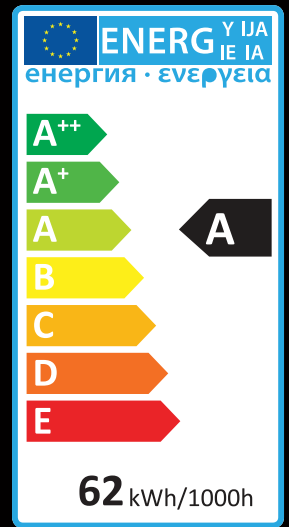

POWER
62W

A
6.6

COLOR
3250

LUMENS
750

MR16

1500h

www.thorgeon.com
SIA "ATTA-1", Daugavgrivas street 77,
Riga, Latvia, LV-1007

4752280007533
Developed in Latvia