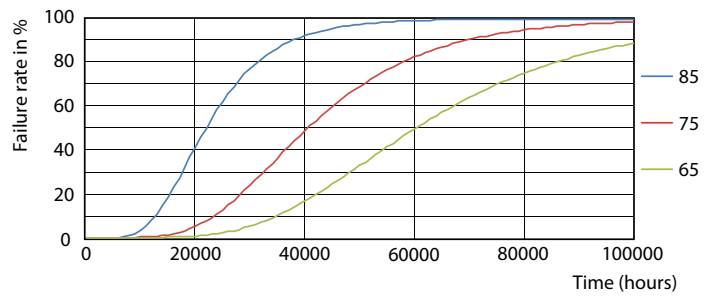

Product data

| General Information | | Operating and Electrical | |
|---------------------------------------|--------------------|---------------------------|-----------------------------------|
| Cap-Base | G5 [G5] | Line Frequency | 30K to 100K Hz |
| Nominal lifetime | 60,000 hour(s) | Input Frequency | 30K to 100K Hz |
| Switching Cycle | 50,000 | Power Consumption | 16.5 W |
| Lighting Technology | LED | Starting Time (Nom) | 0.5 s |
| Flux measurement reference | Sphere | Warm-up time to 60% light | 0.5 s |
| | | Power Factor (Fraction) | 0.92 |
| | | Voltage (Nom) | 70-120 V |
| Light Technical | | Temperature | |
| Color Code | 865 [CCT of 6500K] | Ambient temperature range | -20 °C to 45 °C |
| Beam Angle (Nom) | 200 degree(s) | T-Case Maximum (Nom) | 65 °C |
| Luminous Flux | 2,500 lumen | | |
| Color Designation | Cool Daylight | Controls and Dimming | |
| Correlated Color Temperature (Nom) | 6500 K | Dimmable | Yes - Check ballast compatibility |
| Luminous Efficacy (rated) (Nom) | 151 lm/W | | |
| Color Consistency | <6 | Mechanical and Housing | |
| Color rendering index (CRI) | 80 | Bulb Finish | Frosted |
| LLMF At End Of Nominal Lifetime (Nom) | 70 % | | |

MASTER LEDtube InstantFit HF T5

Photometric data

Light Distribution Diagram - MAS LEDtube HF 1200mm HE 16.5W 865 T5

Lifetime

Life Expectancy Diagram - MAS LEDtube HF 1200mm HE 16.5W 865 T5

Lumen Maintenance Diagram - MAS LEDtube HF 1200mm HE 16.5W 865 T5