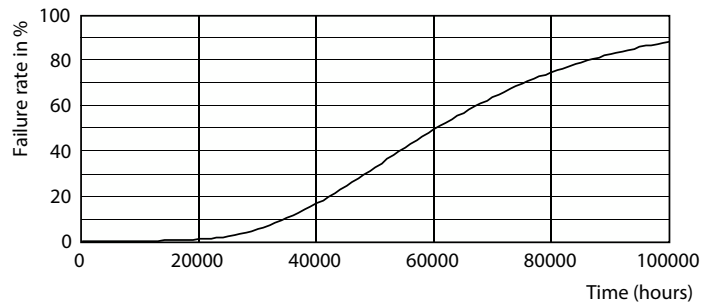

Life Expectancy Diagram - MAS LEDtube HF 1200mm HE 16.5W 865 T5

Life Expectancy Diagram - MAS LEDtube HF 1200mm HE 16.5W 865 T5