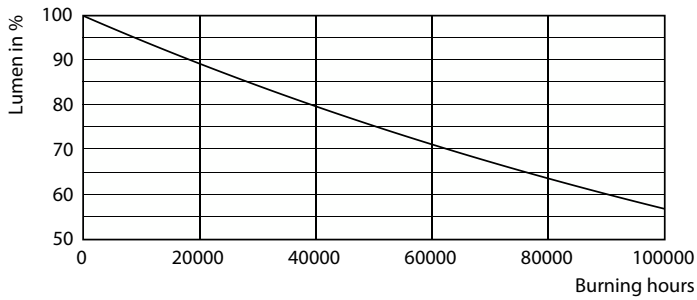

Product data

| General Information | | Operating and Electrical | |
|---------------------------------------|--------------------|---------------------------|-----------------------------------|
| Cap-Base | G5 [G5] | Line Frequency | 30K to 100K Hz |
| Nominal lifetime | 60,000 hour(s) | Input Frequency | 30K to 100K Hz |
| Switching Cycle | 50,000 | Power Consumption | 16.5 W |
| Lighting Technology | LED | Starting Time (Nom) | 0.5 s |
| Flux measurement reference | Sphere | Warm-up time to 60% light | 0.5 s |
| | | Power Factor (Fraction) | 0.92 |
| | | Voltage (Nom) | 70-120 V |
| Light Technical | | Temperature | |
| Color Code | 865 [CCT of 6500K] | Ambient temperature range | -20 °C to 45 °C |
| Beam Angle (Nom) | 200 degree(s) | T-Case Maximum (Nom) | 65 °C |
| Luminous Flux | 2,500 lumen | | |
| Color Designation | Cool Daylight | Controls and Dimming | |
| Correlated Color Temperature (Nom) | 6500 K | Dimmable | Yes - Check ballast compatibility |
| Luminous Efficacy (rated) (Nom) | 151 lm/W | | |
| Color Consistency | <6 | Mechanical and Housing | |
| Color rendering index (CRI) | 80 | Bulb Finish | Frosted |
| LLMF At End Of Nominal Lifetime (Nom) | 70 % | | |

MASTER LEDtube InstantFit HF T5

Photometric data

Light Distribution Diagram - MAS LEDtube HF 1200mm HE 16.5W 865 T5

Lifetime

Life Expectancy Diagram - MAS LEDtube HF 1200mm HE 16.5W 865 T5

Lumen Maintenance Diagram - MAS LEDtube HF 1200mm HE 16.5W 865 T5