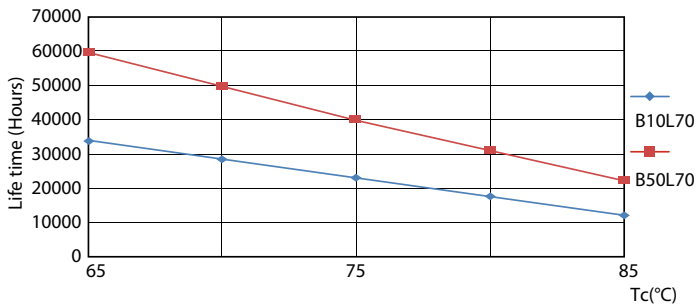

Lifetime

Life Expectancy Diagram - MAS LEDtube HF 1200mm HE 16.5W 865 T5