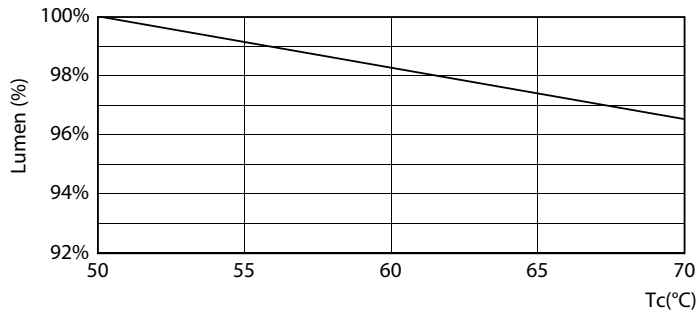

MASTER LEDtube InstantFit HF T5

Lifetime

Lumen Maintenance Diagram - MAS LEDtube HF 1200mm HE 16.5W 865 T5