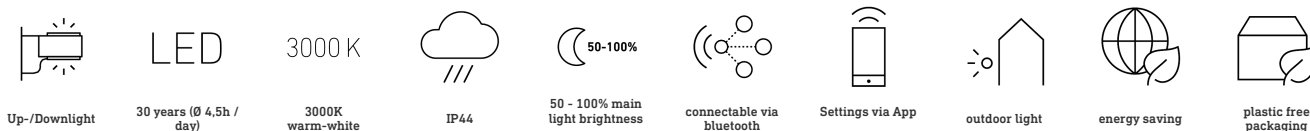

## Function description

Elegant and clear. The L 810 C up/downlight without sensor is an exceptionally elegant LED outdoor light. It is a marriage between sophisticated product design and durable material quality (aluminium). Warm white light (3,000 K) with 679 lm at just 9,8 W ensures an inviting lighting mood. It can be interconnected with the sensor version in a flash via Bluetooth, or alternatively can be used as an elegant stand-alone solution.