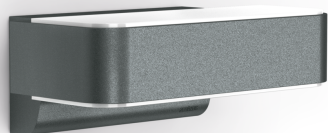

Outdoor light without sensor

## Function description

Elegant and clear. The L 810 C up/downlight without sensor is an exceptionally elegant LED outdoor light. It is a marriage between sophisticated product design and durable material quality (aluminium). Warm white light (3,000 K) with 679 lm at just 9,8 W ensures an inviting lighting mood. It can be interconnected with the sensor version in a flash via Bluetooth, or alternatively can be used as an elegant stand-alone solution.

Soft light start	Yes
Impact resistance	IK03
IP-rating	IP44
Protection class	II
Ambient temperature	-20 – 40 °C
Housing material	Aluminium
Cover material	Plastic, opal
Manufacturer's Warranty	3 years
Einstellungen via: Connect Bluetooth Mesh	App, Bluetooth
With remote control	No
Installation site	wall
Version	Anthracite
PU1, EAN	4007841079307