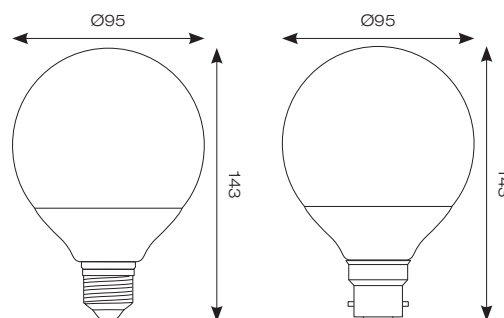

OCTO G95 RGBTW Smart Lamp Connected by WiZ

- RGB tunable white G95 smart lamp suitable for residential and small-scale commercial applications
- Bluetooth and WiFi enabled smart lamp; connects directly to your existing WiFi
- Commissioned via WiZ App
- Voice activated compatibility; offers hands-free controls
- RGB and Tunable white for total colour and comfort
- Fully dimmable from 10% to 100%
- Group, scene, holiday and timer settings achieved via WiZ App
- Suitable for indoor applications in dry rooms, professional use in public buildings and outdoor use in specially shielded luminaires

OCTO
Embedded

Connected by

WiZ

INPUT	HERTZ	TEMP	LIFETIME (HRS)	CRI	IP
220/240V	50/60Hz	-20°C to 45°C	25,000	Ra 90	IP20

CODE	DESCRIPTION	WATTAGE	CCT	LUMENS	TRADE
AOCTOW/G95LED/RGBTW/B22	G95 RGBTW - B22	11W	2700K-6500K and RGB	1055lm	£63.50
AOCTOW/G95LED/RGBTW/E27	G95 RGBTW - E27				£63.50