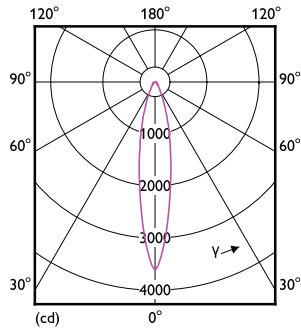

## Dimensional drawing

Product	D	C
CorePro LEDspot ND 9-60W 827 PAR38 25D	122 mm	134 mm

## Photometric data

Spectral Power Distribution Colour - CorePro LEDspot ND 9-60W 827 PAR38 25D

Light Distribution Diagram - CorePro LEDspot ND 9-60W 827 PAR38 25D