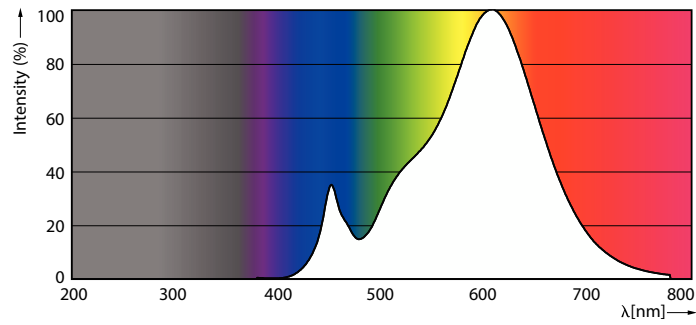

Photometric data

Spectral Power Distribution Colour - CorePro LEDspot ND 9-60W 827 PAR38 25D