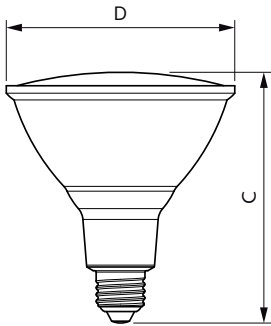

### Product data

General Information	
Cap-Base	E27 [E27]
Nominal lifetime	15,000 hour(s)
Switching Cycle	25,000
Lighting Technology	LED
Light Technical	
Color Code	827 [CCT of 2700K]
Beam Angle (Nom)	25 degree(s)
Luminous Flux	750 lumen
Luminous Intensity (Nom)	1,800 cd
Color Designation	Warm White (WW)
Correlated Color Temperature (Nom)	2700 K
Luminous Efficacy (rated) (Nom)	83.00 lm/W
Color Consistency	<6
Color rendering index (CRI)	80
LLMF At End Of Nominal Lifetime (Nom)	70 %
Luminous Flux in 90° Cone (Rated)	750 lumen
Operating and Electrical	
Line Frequency	50 Hz

## Dimensional drawing

Product	D	C
CorePro LEDspot ND 9-60W 827 PAR38 25D	122 mm	134 mm