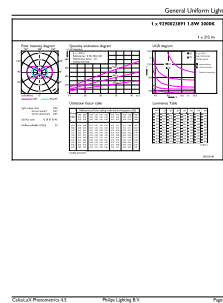

Product data

General Information		Input Frequency	
Cap-Base	G4 [G4]	Power Consumption	- Hz
Nominal lifetime	15,000 hour(s)	Lamp Current (Nom)	1.8 W
Switching Cycle	50,000	Wattage Equivalent	260 mA
Lighting Technology	LED	Starting Time (Nom)	20 W
Flux measurement reference	Sphere	Warm-up time to 60% light	0.5 s
		Power Factor (Fraction)	0.6
		Voltage (Nom)	ac electronic 12 V
Light Technical		Temperature	
Color Code	830 [CCT of 3000K]	T-Case Maximum (Nom)	80 °C
Beam Angle (Nom)	300 degree(s)		
Luminous Flux	215 lumen	Controls and Dimming	
Color Designation	White (WH)	Dimmable	No
Correlated Color Temperature (Nom)	3000 K		
Luminous Efficacy (rated) (Nom)	119.00 lm/W	Mechanical and Housing	
Color Consistency	<6	Bulb Shape	Capsule
Color rendering index (CRI)	80		
LLMF At End Of Nominal Lifetime (Nom)	70 %	Approval and Application	
		Suitable For Accent Lighting	No
Operating and Electrical			
Line Frequency	- Hz		

Dimensional drawing

Product	D	C
CorePro LEDcapsuleLV 1.8-20W G4 830	13 mm	35 mm

Photometric data

Light Distribution Diagram - CorePro LEDcapsuleLV 1.8-20W G4 830

Spectral Power Distribution Colour - CorePro LEDcapsuleLV 1.8-20W G4 830