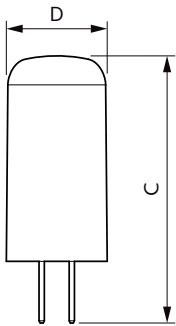

Product data

General Information		Input Frequency	
Cap-Base	G4 [G4]	Power Consumption	- Hz
Nominal lifetime	15,000 hour(s)	Lamp Current (Nom)	1.8 W
Switching Cycle	50,000	Wattage Equivalent	260 mA
Lighting Technology	LED	Starting Time (Nom)	20 W
Flux measurement reference	Sphere	Warm-up time to 60% light	0.5 s
		Power Factor (Fraction)	0.6
		Voltage (Nom)	ac electronic 12 V
Light Technical		Temperature	
Color Code	830 [CCT of 3000K]	T-Case Maximum (Nom)	80 °C
Beam Angle (Nom)	300 degree(s)		
Luminous Flux	215 lumen	Controls and Dimming	
Color Designation	White (WH)	Dimmable	No
Correlated Color Temperature (Nom)	3000 K		
Luminous Efficacy (rated) (Nom)	119.00 lm/W	Mechanical and Housing	
Color Consistency	<6	Bulb Shape	Capsule
Color rendering index (CRI)	80		
LLMF At End Of Nominal Lifetime (Nom)	70 %	Approval and Application	
		Suitable For Accent Lighting	No
Operating and Electrical			
Line Frequency	- Hz		

Dimensional drawing

Product	D	C
CorePro LEDcapsuleLV 1.8-20W G4 830	13 mm	35 mm

Photometric data

Light Distribution Diagram - CorePro LEDcapsuleLV 1.8-20W G4 830

Spectral Power Distribution Colour - CorePro LEDcapsuleLV 1.8-20W G4 830