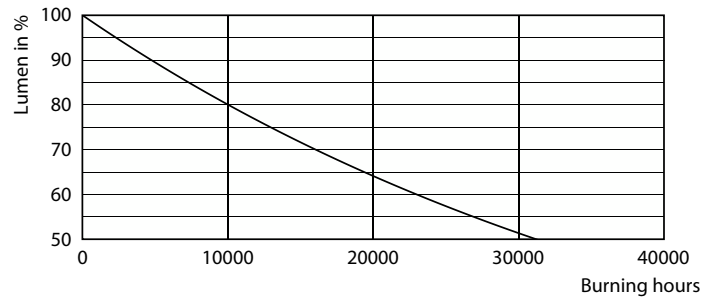

CorePro LEDcapsule LV

Lifetime

Lumen Maintenance Diagram - CorePro LEDcapsuleLV 1.8-20W G4 830