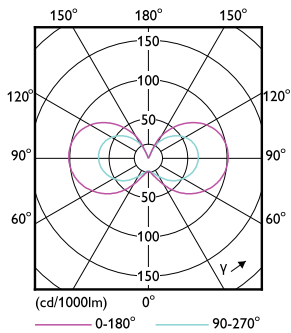

Product data

General Information		Input Frequency	
Cap-Base	G4 [G4]	Power Consumption	- Hz
Nominal lifetime	15,000 hour(s)	Lamp Current (Nom)	1.8 W
Switching Cycle	50,000	Wattage Equivalent	260 mA
Lighting Technology	LED	Starting Time (Nom)	20 W
Flux measurement reference	Sphere	Warm-up time to 60% light	0.5 s
		Power Factor (Fraction)	0.6
		Voltage (Nom)	ac electronic 12 V
Light Technical		Temperature	
Color Code	830 [CCT of 3000K]	T-Case Maximum (Nom)	80 °C
Beam Angle (Nom)	300 degree(s)		
Luminous Flux	215 lumen	Controls and Dimming	
Color Designation	White (WH)	Dimmable	No
Correlated Color Temperature (Nom)	3000 K		
Luminous Efficacy (rated) (Nom)	119.00 lm/W	Mechanical and Housing	
Color Consistency	<6	Bulb Shape	Capsule
Color rendering index (CRI)	80		
LLMF At End Of Nominal Lifetime (Nom)	70 %	Approval and Application	
		Suitable For Accent Lighting	No
Operating and Electrical			
Line Frequency	- Hz		

Dimensional drawing

Product	D	C
CorePro LEDcapsuleLV 1.8-20W G4 830	13 mm	35 mm

Photometric data

Light Distribution Diagram - CorePro LEDcapsuleLV 1.8-20W G4 830

Spectral Power Distribution Colour - CorePro LEDcapsuleLV 1.8-20W G4 830