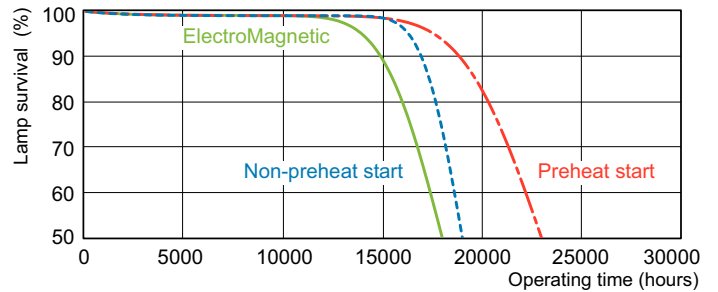

Dimensional drawing

Product	D (max)	A (max)	B (max)	B (min)	C (max)
MASTER TL-D Super 80 1m 36W/830 SLV/25	28 mm	970.0 mm	977.1 mm	974.7 mm	984.2 mm

Photometric data

Spectral Power Distribution Colour - MASTER TL-D Super 80 1m 36W/830 SLV/25

Lifetime

Life Expectancy Diagram - MASTER TL-D Super 80 1m 36W/830 SLV/25

Life Expectancy Diagram - MASTER TL-D Super 80 1m 36W/830 SLV/25

MASTER TL-D Super 80

Lifetime

Lumen Maintenance Diagram - MASTER TL-D Super 80 1m 36W/830
SLV/25