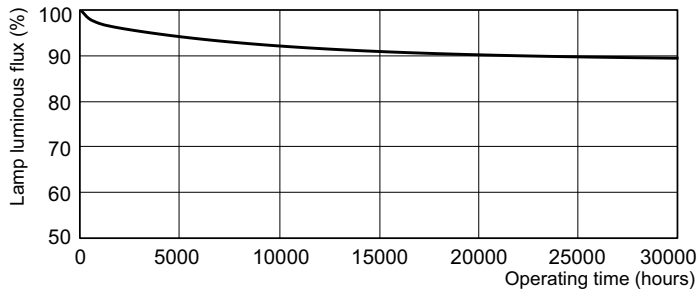

MASTER TL-D Super 80

MASTER TL-D Super 80 1m 36W/830 SLV/25

The MASTER TL-D Super 80 lamp offers more lumens per watt and better color rendering than TL-D standard colors. Furthermore, it has a lower mercury content. The lamp can be operated in existing TL-D luminaires.

Product data

General Information		Lamp Current (Nom)		0.560 A	
Cap-Base	G13 [Medium Bi-Pin Fluorescent]	Controls and Dimming			
Flux measurement reference	Sphere	Dimmable	Yes		
Light Technical		Mechanical and Housing			
Color Code	830 [CCT of 3000K]	Bulb Shape	T8 [26 mm (T8)]		
Luminous Flux	3,070 lumen	Approval and Application			
Color Designation	Warm White (WW)	Mercury (Hg) Content (Nom)	1.7 mg		
Chromaticity Coordinate X (Nom)	0.44	Energy Consumption kWh/1000 h	37 kWh		
Chromaticity Coordinate Y (Nom)	0.403	EPREL Registration Number	423,417		
Correlated Color Temperature (Nom)	3000 K	Product Data			
Luminous Efficacy (rated) (Nom)	86 lm/W	Full product code	871150055874940		
Color rendering index (CRI)	82	Order product name	MASTER TL-D Super 80 1m 36W/830 SLV/25		
Operating and Electrical		Order code	927923083014		
Power Consumption	36.6 W				

Dimensional drawing

Product	D (max)	A (max)	B (max)	B (min)	C (max)
MASTER TL-D Super 80 1m 36W/830 SLV/25	28 mm	970.0 mm	977.1 mm	974.7 mm	984.2 mm

Photometric data

Spectral Power Distribution Colour - MASTER TL-D Super 80 1m 36W/830 SLV/25

Lifetime

Life Expectancy Diagram - MASTER TL-D Super 80 1m 36W/830 SLV/25

Life Expectancy Diagram - MASTER TL-D Super 80 1m 36W/830 SLV/25

MASTER TL-D Super 80

Lifetime

Lumen Maintenance Diagram - MASTER TL-D Super 80 1m 36W/830
SLV/25