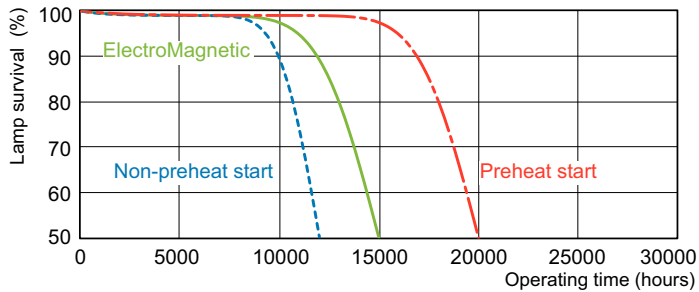

Dimensional drawing

Product	D (max)	A (max)	B (max)	B (min)	C (max)
MASTER TL-D Super 80 1m 36W/830 SLV/25	28 mm	970.0 mm	977.1 mm	974.7 mm	984.2 mm

Photometric data

Spectral Power Distribution Colour - MASTER TL-D Super 80 1m 36W/830 SLV/25

Lifetime

Life Expectancy Diagram - MASTER TL-D Super 80 1m 36W/830 SLV/25

Life Expectancy Diagram - MASTER TL-D Super 80 1m 36W/830 SLV/25

MASTER TL-D Super 80

Lifetime

Lumen Maintenance Diagram - MASTER TL-D Super 80 1m 36W/830
SLV/25