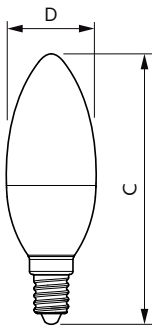

CorePro Plastic LEDcandles & lusters

Mechanical and Housing

Bulb Finish	Frosted
Bulb Shape	B35 [B 35mm]

Approval and Application

Energy Consumption kWh/1000 h	5 kWh
EPREL Registration Number	453,199
CE mark	Yes
EU RoHS compliant	Yes

Product Data

Full product code	871951431250000

Order product name	CorePro candle ND 5-40W E14 827 B35 FR
Order code	929002968402
Numerator - Quantity Per Pack	1
Numerator - Packs per outer box	10
Material number (12NC)	929002968402
Full product name	CorePro candle ND 5-40W E14 827 B35 FR
EAN/UPC - Case	8719514312517

Dimensional drawing

Product	D	C
CorePro candle ND 5-40W E14 827 B35 FR	45 mm	87 mm