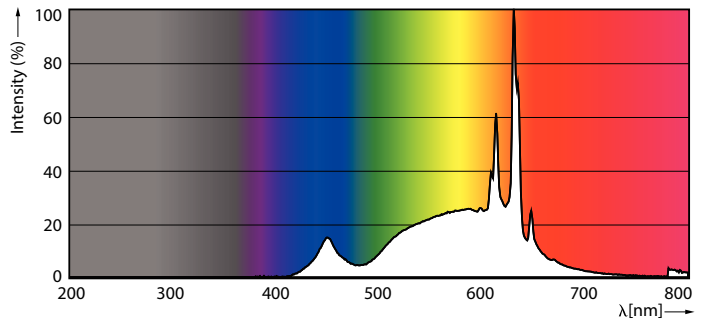

CorePro Plastic LEDcandles & lusters

Mechanical and Housing

Bulb Finish	Frosted
Bulb Shape	B35 [B 35mm]

Approval and Application

Energy Consumption kWh/1000 h	5 kWh
EPREL Registration Number	453,199
CE mark	Yes
EU RoHS compliant	Yes

Product Data

Full product code	871951431250000

Order product name	CorePro candle ND 5-40W E14 827 B35 FR
Order code	929002968402
Numerator - Quantity Per Pack	1
Numerator - Packs per outer box	10
Material number (12NC)	929002968402
Full product name	CorePro candle ND 5-40W E14 827 B35 FR
EAN/UPC - Case	8719514312517

Dimensional drawing

Product	D	C
CorePro candle ND 5-40W E14 827 B35 FR	45 mm	87 mm

Photometric data

Spectral Power Distribution Colour - CorePro candle ND 5-40W E14 827 B35 FR