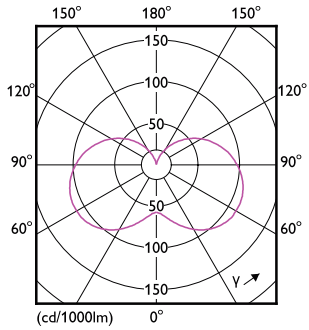

CorePro Plastic LEDcandles & lusters

Photometric data

Light Distribution Diagram - CorePro candle ND 5-40W E14 827 B35 FR