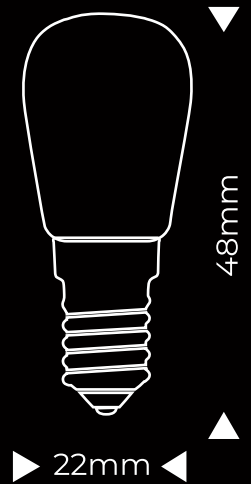

PATRON

SPECIAL STANDARD LAMP

05699

Manufactured in PRC

25W

240V

E14

T22

+300°C

1500h

Strada Ștefan cel Mare 2/20,
Strășeni, Moldova

Strada Alexandru Ghica 148,
Alexandria, Romania

www.patronbulbs.com