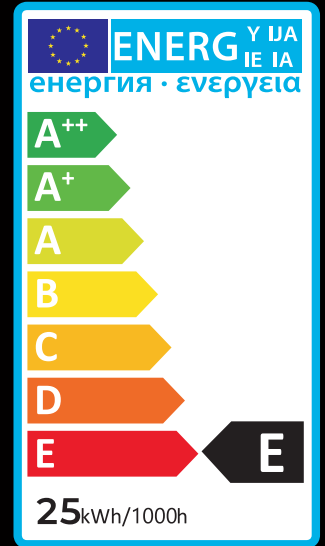

Strada Ștefan cel Mare 2/20,
Strășeni, Moldova

Strada Alexandru Ghica 148,
Alexandria, Romania

www.patronbulbs.com