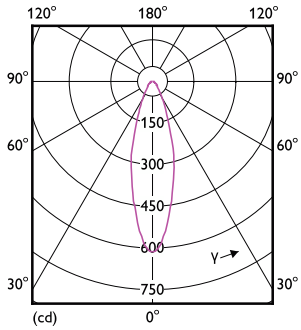

Dimensional drawing

Product	D	C
MAS ExpertColor 14.8-75W 930 AR111 24D	111 mm	61 mm

Photometric data

Spectral Power Distribution Colour - MAS ExpertColor 14.8-75W 930 AR111 24D

Accent Lighting Spots - MAS ExpertColor 14.8-75W 930 AR111 24D

MASTER LEDspot ExpertColor AR111

Photometric data

Light Distribution Diagram - MAS ExpertColor 14.8-75W 930 AR111 24D

Lifetime

Life Expectancy Diagram

Lumen Maintenance Diagram - MAS ExpertColor 14.8-75W 930 AR111 24D