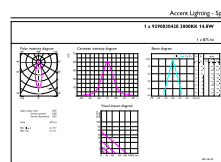

Dimensional drawing

Product	D	C
MAS ExpertColor 14.8-75W 930 AR111 24D	111 mm	61 mm

Photometric data

Spectral Power Distribution Colour - MAS ExpertColor 14.8-75W 930 AR111 24D

Accent Lighting Spots - MAS ExpertColor 14.8-75W 930 AR111 24D