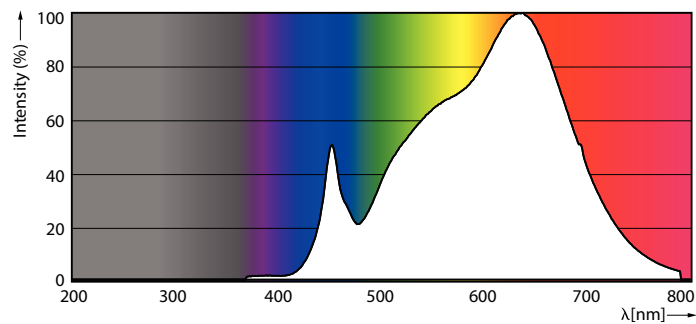

Product data

General Information	
Cap-Base	G53
Nominal lifetime	40,000 hour(s)
Switching Cycle	50,000
Lighting Technology	LED
Flux measurement reference	Narrow Cone
Light Technical	
Color Code	930 [CCT of 3000K]
Beam Angle (Nom)	24 degree(s)
Luminous Flux	875 lm
Luminous Intensity (Nom)	3,000 cd
Color Designation	White (WH)
Correlated Color Temperature (Nom)	3000 K
Luminous Efficacy (rated) (Nom)	59 lm/W
Color Consistency	<4
Color rendering index (CRI)	95
LLMF At End Of Nominal Lifetime (Nom)	70 %

Application Conditions

can it be used in closed luminaires	No
-------------------------------------	----

Product Data

Order product name	MAS ExpertColor 14.8-75W 930 AR111 24D
Full product name	MAS ExpertColor 14.8-75W 930 AR111 24D
Full product code	871951433383300
Order code	929003042802
Material Nr. (12NC)	929003042802
Numerator - Quantity Per Pack	1
EAN/UPC - Product/Case	8719514333833
Numerator - Packs per outer box	6
EAN/UPC - Case	8719514333840

Dimensional drawing

Product	D	C
MAS ExpertColor 14.8-75W 930 AR111 24D	111 mm	61 mm

Photometric data

Spectral Power Distribution Colour - MAS ExpertColor 14.8-75W 930 AR111 24D

Accent Lighting Spots - MAS ExpertColor 14.8-75W 930 AR111 24D