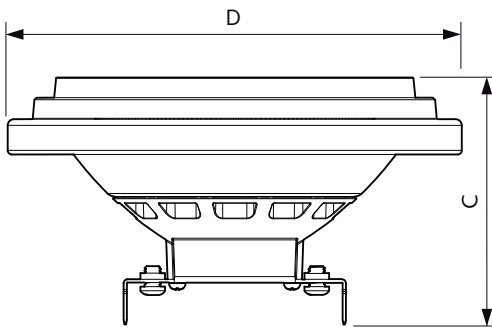

Dimensional drawing

Product	D	C
MAS ExpertColor 14.8-75W 930 AR111 24D	111 mm	61 mm

Photometric data

Spectral Power Distribution Colour - MAS ExpertColor 14.8-75W 930 AR111 24D

Accent Lighting Spots - MAS ExpertColor 14.8-75W 930 AR111 24D