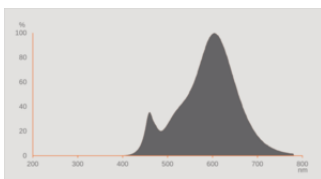

Photometrical data

Light color (designation)	Comfort warm white
Lumen main.fact.at end of nom.life time	0.93
Standard deviation of color matching	≤ 6 sdcn
Nominal luminous flux	680 lm
Luminous flux	680 lm
Luminous efficacy	113 lm/W
Adjustable color temperature	2400 K
Color temperature	2400 K
Color rendering index Ra	80
Flickering metric (Pst LM)	<1.0
Stroboscope effect metric (SVM)	<0.4

LISO spectral power distribution
2700K CRI80 v1

Light technical data

Starting time	< 0.5 s
---------------	---------

Warm-up time (60 %)	· 0.50 s
---------------------	----------

Dimensions & Weight

Product weight	100.00 g
Diameter	125.00 mm
Maximum diameter	125 mm
Length	168.00 mm
Width	125.00 mm
Height	125.00 mm
Outer bulb [PICOS]	G125