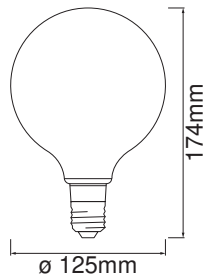

Photometrical data

Light color (designation)	Comfort warm white
Lumen main.fact.at end of nom.life time	0.93
Standard deviation of color matching	≤ 6 sdcn
Nominal luminous flux	680 lm
Luminous flux	680 lm
Luminous efficacy	113 lm/W
Adjustable color temperature	2400 K
Color temperature	2400 K
Color rendering index Ra	80
Flickering metric (Pst LM)	<1.0
Stroboscope effect metric (SVM)	<0.4

LISO spectral power distribution
2700K CRI80 v1

Light technical data

Starting time	< 0.5 s
---------------	---------

Warm-up time (60 %)	· 0.50 s
---------------------	----------

Dimensions & Weight

Product weight	100.00 g
Diameter	125.00 mm
Maximum diameter	125 mm
Length	168.00 mm
Width	125.00 mm
Height	125.00 mm
Outer bulb [PICOS]	G125