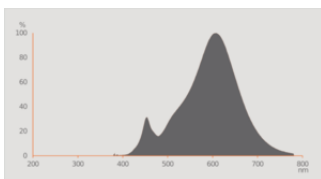

Photometrical data

Light color (designation)	Warm White
Lumen main.fact.at end of nom.life time	0.93
Standard deviation of color matching	≤ 6 sdcn
Nominal luminous flux	540 lm
Luminous flux	540 lm
Luminous efficacy	90 lm/W
Adjustable color temperature	2500 K
Color temperature	2500 K
Color rendering index Ra	80
Flickering metric (Pst LM)	1.0
Stroboscope effect metric (SVM)	0.4