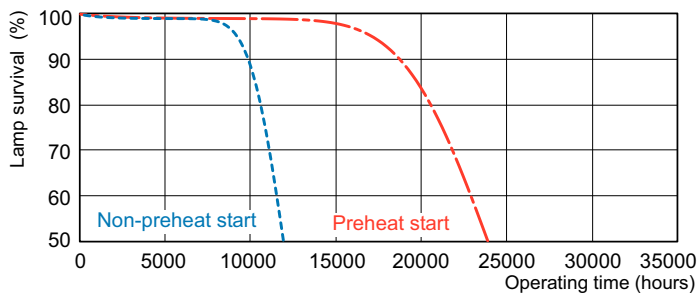

Material number (12NC)	927926584055
Full product name	MASTER TL5 HE 28W/840 SLV/40
EAN/UPC - Case	8711500867605

Dimensional drawing

1

Product	D (max)	A (max)	B (max)	B (min)	C (max)
MASTER TL5 HE 28W/840 SLV/40	17 mm	1,149.0 mm	1,156.1 mm	1,153.7 mm	1,163.2 mm

Photometric data

Spectral Power Distribution Colour - MASTER TL5 HE 28W/840 SLV/40

Lifetime

Life Expectancy Diagram - MASTER TL5 HE 28W/840 SLV/40

Life Expectancy Diagram - MASTER TL5 HE 28W/840 SLV/40

MASTER TL5 High Efficiency