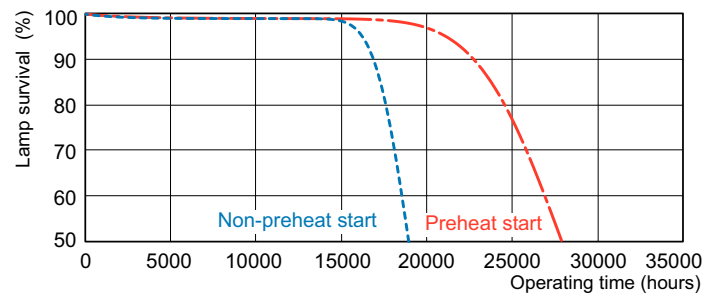

Photometric data

Spectral Power Distribution Colour - MASTER TL5 HE 28W/840 SLV/40

Lifetime

Life Expectancy Diagram - MASTER TL5 HE 28W/840 SLV/40

Life Expectancy Diagram - MASTER TL5 HE 28W/840 SLV/40

MASTER TL5 High Efficiency