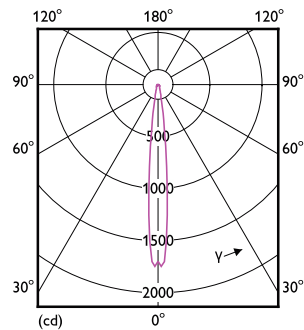

Product data

General Information		Luminous Flux in 90° Cone (Rated)	
Cap-Base	G53		600 lm
Nominal lifetime	40,000 hour(s)	Photobiological safety according to EN 62471 RG1	
Switching Cycle	50,000	Operating and Electrical	
Lighting Technology	LED	Line Frequency	50 to 60 Hz
Flux measurement reference	Narrow Cone	Input Frequency	50 to 60 Hz
		Power Consumption	10.8 W
		Lamp Current (Nom)	1,000 mA
		Wattage Equivalent	50 W
		Starting Time (Nom)	0.5 s
		Warm-up time to 60% light	0.5 s
		Power Factor (Fraction)	0.7
		Voltage (Nom)	ac electronic 12 V
Light Technical		Temperature	
Color Code	927 [CCT of 2700K]	T-Case Maximum (Nom)	70 °C
Beam Angle (Nom)	9 degree(s)		
Luminous Flux	600 lm		
Luminous Intensity (Nom)	8,000 cd		
Color Designation	Warm White (WW)		
Correlated Color Temperature (Nom)	2700 K		
Luminous Efficacy (rated) (Nom)	55.00 lm/W		
Color Consistency	<4		
Color rendering index (CRI)	95		
LLMF At End Of Nominal Lifetime (Nom)	70 %		

Application Conditions

can it be used in closed luminaires	No
-------------------------------------	----

Product Data

Order product name	MAS ExpertColor 10.8-50W 927 AR111 9D
Full product name	MAS ExpertColor 10.8-50W 927 AR111 9D
Full product code	871951433391800
Order code	929003043202
Material Nr. (12NC)	929003043202
Numerator - Quantity Per Pack	1
EAN/UPC - Product/Case	8719514333918
Numerator - Packs per outer box	6
EAN/UPC - Case	8719514333925

Dimensional drawing

Product	D	C
MAS ExpertColor 10.8-50W 927 AR111 9D	111 mm	61 mm

Photometric data

Accent Lighting Spots - MAS ExpertColor 10.8-50W 927 AR111 9D

Light Distribution Diagram - MAS ExpertColor 10.8-50W 927 AR111 9D