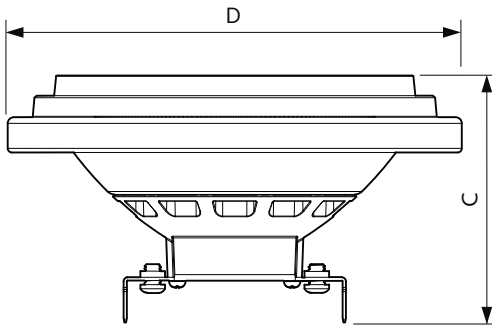

Dimensional drawing

Product	D	C
MAS ExpertColor 10.8-50W 927 AR111 9D	111 mm	61 mm

Photometric data

Accent Lighting Spots - MAS ExpertColor 10.8-50W 927 AR111 9D

Light Distribution Diagram - MAS ExpertColor 10.8-50W 927 AR111 9D