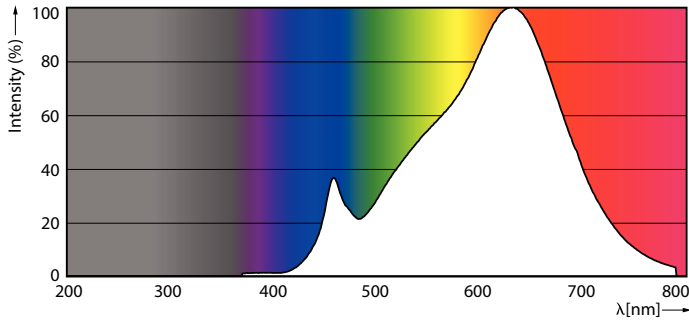

Product data

General Information		Luminous Flux in 90° Cone (Rated)	
Cap-Base	G53		600 lm
Nominal lifetime	40,000 hour(s)	Photobiological safety according to EN 62471 RG1	
Switching Cycle	50,000	Operating and Electrical	
Lighting Technology	LED	Line Frequency	50 to 60 Hz
Flux measurement reference	Narrow Cone	Input Frequency	50 to 60 Hz
		Power Consumption	10.8 W
		Lamp Current (Nom)	1,000 mA
		Wattage Equivalent	50 W
		Starting Time (Nom)	0.5 s
		Warm-up time to 60% light	0.5 s
		Power Factor (Fraction)	0.7
		Voltage (Nom)	ac electronic 12 V
Light Technical		Temperature	
Color Code	927 [CCT of 2700K]	T-Case Maximum (Nom)	70 °C
Beam Angle (Nom)	9 degree(s)		
Luminous Flux	600 lm		
Luminous Intensity (Nom)	8,000 cd		
Color Designation	Warm White (WW)		
Correlated Color Temperature (Nom)	2700 K		
Luminous Efficacy (rated) (Nom)	55.00 lm/W		
Color Consistency	<4		
Color rendering index (CRI)	95		
LLMF At End Of Nominal Lifetime (Nom)	70 %		

Dimensional drawing

Product	D	C
MAS ExpertColor 10.8-50W 927 AR111 9D	111 mm	61 mm

Photometric data

Accent Lighting Spots - MAS ExpertColor 10.8-50W 927 AR111 9D

Light Distribution Diagram - MAS ExpertColor 10.8-50W 927 AR111 9D

MASTER LEDspot ExpertColor AR111

Photometric data

Spectral Power Distribution Colour - MAS ExpertColor 10.8-50W 927 AR111 9D

Lifetime

Life Expectancy Diagram

Lumen Maintenance Diagram - MAS ExpertColor 10.8-50W 927 AR111 9D