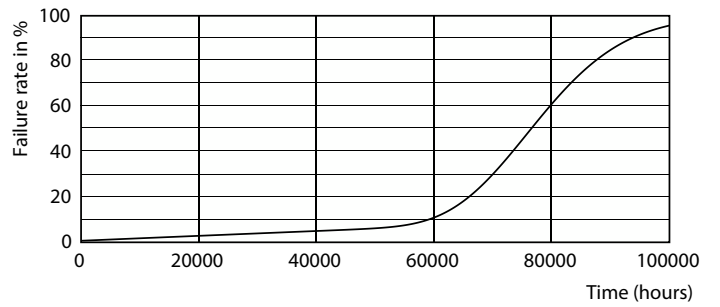

Life Expectancy Diagram - MAS LEDtube 1500mm HO 18.2W 830 T8

Life Expectancy Diagram - MAS LEDtube 1500mm HO 18.2W 830 T8