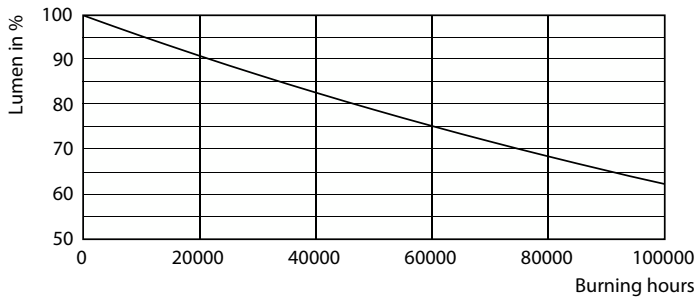

MASTER LEDtube EM/Mains T8

Photometric data

Lifetime