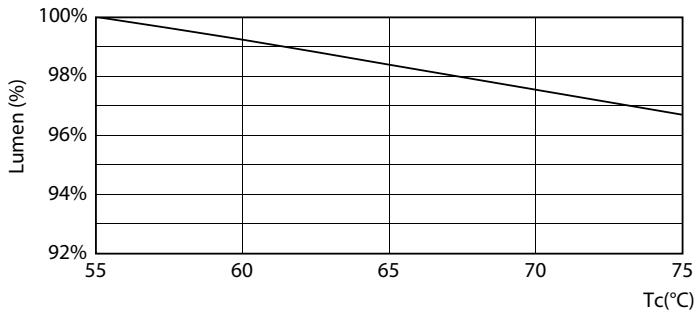

Warnings and Safety

- NOTE: The overall energy efficiency and light distribution of any installation that uses these lamps will be determined by the design of the installation.

Product data

General Information	
Cap-Base	G13 ROT (Rotating) [Medium Bi-Pin Fluorescent]
Nominal lifetime	75,000 hour(s)
Switching Cycle	200,000
Lighting Technology	LED
Flux measurement reference	Sphere
Light Technical	
Color Code	830 [CCT of 3000K]
Beam Angle (Nom)	160 degree(s)
Luminous Flux	2,900 lumen
Color Designation	White (WH)
Correlated Color Temperature (Nom)	3000 K

MASTER LEDtube EM/Mains T8

Photometric data

Light Distribution Diagram - MAS LEDtube 1500mm HO 18.2W 830 T8

Lifetime

Lumen Maintenance Diagram - MAS LEDtube 1500mm HO 18.2W 830 T8

Life Expectancy Diagram - MAS LEDtube 1500mm HO 18.2W 830 T8