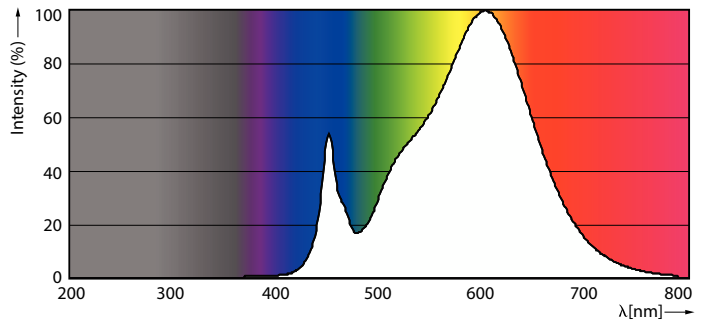

Spectral Power Distribution Colour - MAS LEDtube 1500mm HO 18.2W 830 T8