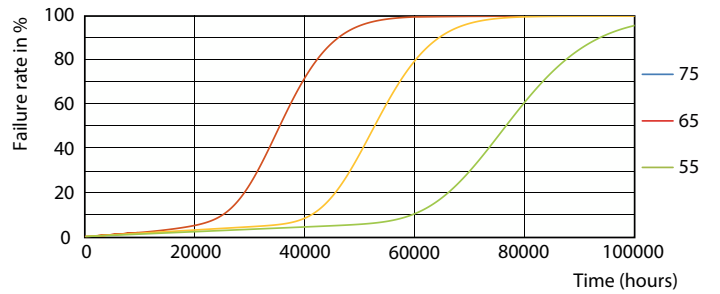

MASTER LEDtube EM/Mains T8

Photometric data

Light Distribution Diagram - MAS LEDtube 1500mm HO 18.2W 830 T8

Lifetime

Lumen Maintenance Diagram - MAS LEDtube 1500mm HO 18.2W 830 T8

Life Expectancy Diagram - MAS LEDtube 1500mm HO 18.2W 830 T8