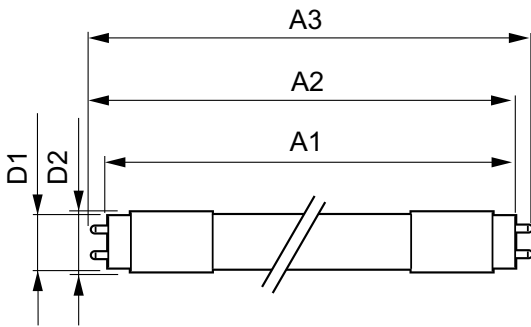

Dimensional drawing

Product	D1	D2	A1	A2	A3
MAS LEDtube 1500mm HO 18.2W 830 T8	25.8 mm	28 mm	1,498.8 mm	1,505.9 mm	1,513 mm

Photometric data

Spectral Power Distribution Colour - MAS LEDtube 1500mm HO 18.2W 830 T8