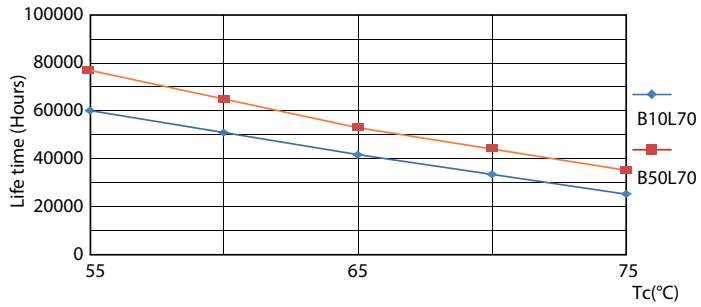

MASTER LEDtube EM/Mains T8

Lifetime

Life Expectancy Diagram - MAS LEDtube 1500mm HO 18.2W 830 T8