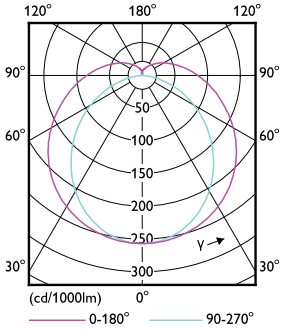

Dimensional drawing

Product	D1	D2	A1	A2	A3
MAS LEDtube 1500mm HO 18.2W 830 T8	25.8 mm	28 mm	1,498.8 mm	1,505.9 mm	1,513 mm

Photometric data

Spectral Power Distribution Colour - MAS LEDtube 1500mm HO 18.2W 830 T8

MASTER LEDtube EM/Mains T8

Photometric data

Light Distribution Diagram - MAS LEDtube 1500mm HO 18.2W 830 T8

Lifetime

Lumen Maintenance Diagram - MAS LEDtube 1500mm HO 18.2W 830 T8

Life Expectancy Diagram - MAS LEDtube 1500mm HO 18.2W 830 T8