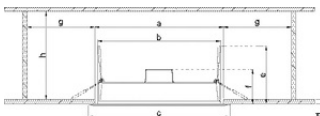

Tender texts

Tender documents

LOGISTICAL DATA

Product code	Packaging unit (Pieces/Unit)	Dimensions (length x width x height)	Gross weight	Volume
4058075709904	Folding box 1	120 mm x 53 mm x 124 mm	92.00 g	0.79 dm³
4058075709911	Shipping box 10	279 mm x 250 mm x 140 mm	1099.00 g	9.77 dm³

The mentioned product code describes the smallest quantity unit which can be ordered. One shipping unit can contain one or more single products. When placing an order, for the quantity please enter single or multiples of a shipping unit.

ADDITIONAL CATALOG INFORMATION

DISCLAIMER

Subject to change without notice. Errors and omission excepted. Always make sure to use the most recent release.