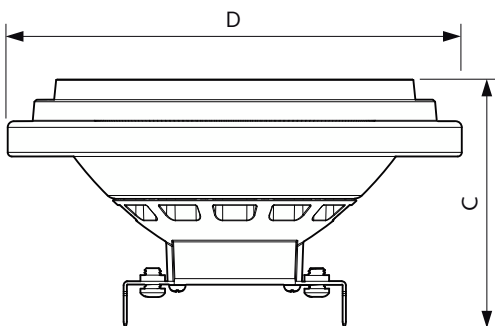

## Dimensional drawing

Product	D	C
MAS ExpertColor 14.8-75W 930 AR111 45D	111 mm	61 mm