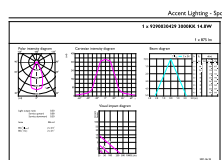

Photometric data

Spectral Power Distribution Colour - MAS ExpertColor 14.8-75W 930 AR111 45D

Accent Lighting Spots - MAS ExpertColor 14.8-75W 930 AR111 45D