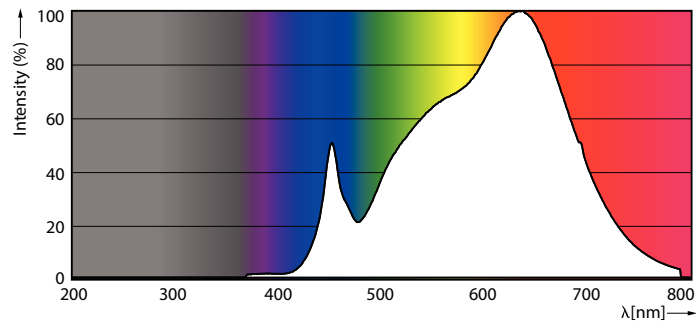

Photometric data

Spectral Power Distribution Colour - MAS ExpertColor 14.8-75W 930 AR111 45D

Accent Lighting Spots - MAS ExpertColor 14.8-75W 930 AR111 45D