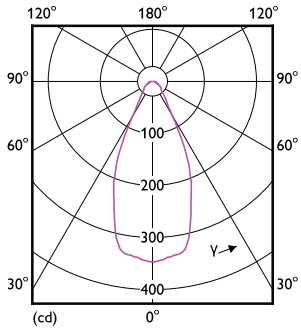

MASTER LEDspot ExpertColor AR111

Photometric data

Light Distribution Diagram - MAS ExpertColor 14.8-75W 930 AR111 45D