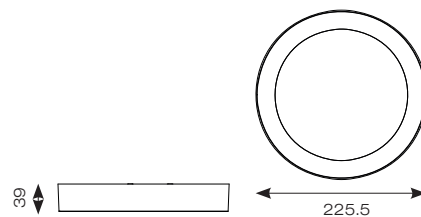

# Freska Surface Downlight

- Shallow surface mounted circular edge-lit LED panel
- suitable for semi-commercial and residential applications
- Simple twist and lock invisible fixing method enables ease and speed of installation
- Non-dimmable

INPUT	HERTZ	TEMP	LIFETIME (HRS)	CRI	SDCM	BEAM ANGLE	CLASS	IP
230V	50/60Hz	-20°C to 40°C	L70 50,000	Ra 80	6	110°	2	IP20

CODE	DESCRIPTION	WATTAGE	CCT	LUMENS	LM/W	UGR	TRADE
ASFRLED230/CW	Cool White	18W	4000K	1368lm	76lm	24	£68.50
ASFRLED230/WW	Warm White	18W	3000K	1007lm	56lm	22	£68.50