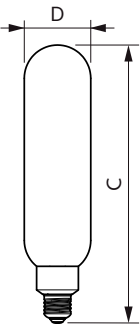

## Product Data

|                    |  |
|--------------------|--|
| Full product code  | 871951431380400                        |
| Order product name | LED classic-giant 40W E27 T65 GOLD DIM |

|                                 |  |
|---------------------------------|--|
| Order code                      | 929002983701                           |
| Numerator - Quantity Per Pack   | 1                                      |
| Numerator - Packs per outer box | 2                                      |
| Material number (12NC)          | 929002983701                           |
| Full product name               | LED classic-giant 40W E27 T65 GOLD DIM |
| EAN/UPC - Case                  | 8719514313811                          |

## Dimensional drawing

| Product                                | D     | C      |
|--|-------|--------|
| LED classic-giant 40W E27 T65 GOLD DIM | 66 mm | 273 mm |