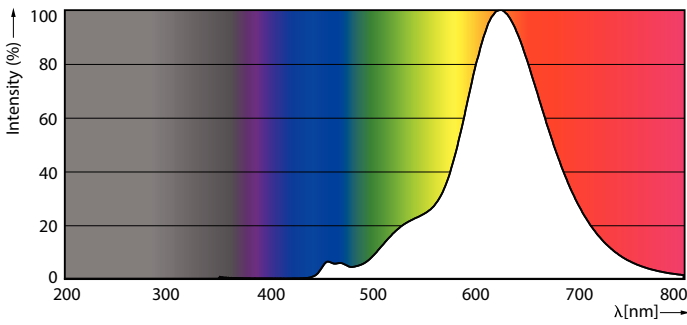

## Photometric data

Spectral Power Distribution Colour - LED classic-giant 40W E27 T65 GOLD DIM

Light Distribution Diagram - LED classic-giant 40W E27 T65 GOLD DIM