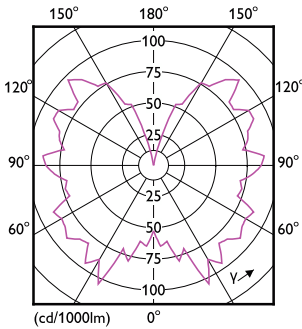

## Dimensional drawing

| Product                                | D     | C      |
|--|-------|--------|
| LED classic-giant 40W E27 T65 GOLD DIM | 66 mm | 273 mm |

## Photometric data

Spectral Power Distribution Colour - LED classic-giant 40W E27 T65 GOLD DIM

Light Distribution Diagram - LED classic-giant 40W E27 T65 GOLD DIM