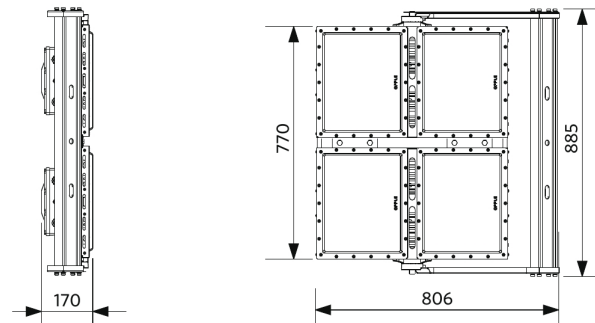

LEDfloodHO-P-620W
(x2 +MountingKit-4Mod)