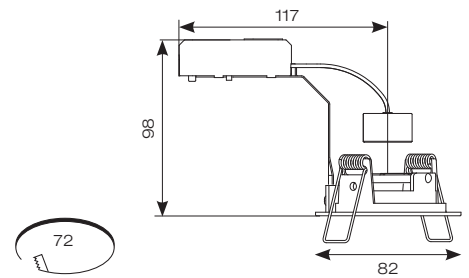

Twistlock GU10 50W Die-Cast Downlight

- GU10 die-cast downlight suitable for residential and hospitality applications (product supplied less lamp)
- Manufactured from high grade die-cast aluminium
- Permanent earth on stirrup bracket for GU10 mains earthing
- Generous size of terminal housing and 2x1.5mm² + CPC loop-in, loop-out push fit terminals provide an easy and efficient installation
- Option to add Bluetooth and WiFi enabled smart WiZ GU10 lamp
 - AOCTOW/GU10LED/TW
 - AOCTOW/GU10LED/RGBTW

Connected by
WiZ

ATL/BA fitted into Twistlock
Low glare baffle adaptor

CODE	DESCRIPTION	MAX WATTAGE	CLASS	IP	TRADE
ATLD/W	GU10 - White				£6.90
ATLD/MW	GU10 - Matt White				£6.90
ATLD/BR	GU10 - Brass				£8.35
ATLD/CH	GU10 - Chrome	50W	1	IP20	£8.35
ATLD/SC	GU10- Satin Chrome				£8.35
ATLD/AB	GU10 - Antique Brass				£10.00
ATLD/BLC	GU10 - Black Chrome				£10.00