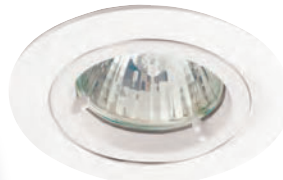

Twistlock GU10 50W Die-Cast Downlight

- GU10 die-cast downlight suitable for residential and hospitality applications (product supplied less lamp)
- Manufactured from high grade die-cast aluminium
- Permanent earth on stirrup bracket for GU10 mains earthing
- Generous size of terminal housing and 2x1.5mm² + CPC loop-in, loop-out push fit terminals provide an easy and efficient installation
- Option to add Bluetooth and WiFi enabled smart WiZ GU10 lamp
 - AOCTOW/GU10LED/TW
 - AOCTOW/GU10LED/RGBTW

White

Matt White

Satin Chrome

Brass

Black Chrome

Chrome

Antique Brass

OCTO
Compatible

Connected by
WiZ

ATL/BA fitted into Twistlock
Low glare baffle adaptor

CODE	DESCRIPTION	MAX WATTAGE	CLASS	IP	TRADE
ATLD/W	GU10 - White				£6.90
ATLD/MW	GU10 - Matt White				£6.90
ATLD/BR	GU10 - Brass				£8.35
ATLD/CH	GU10 - Chrome	50W	1	IP20	£8.35
ATLD/SC	GU10- Satin Chrome				£8.35
ATLD/AB	GU10 - Antique Brass				£10.00
ATLD/BLC	GU10 - Black Chrome				£10.00