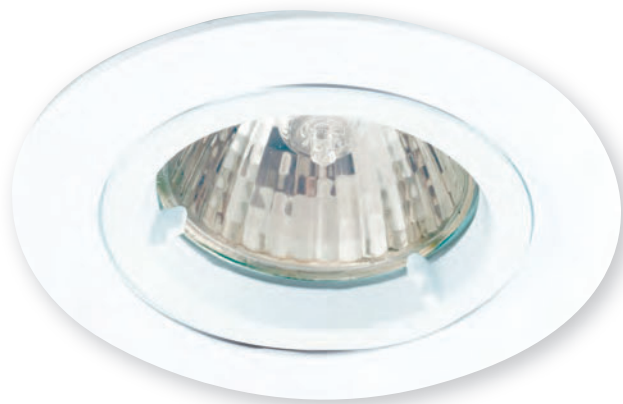

Twistlock GU10 50W Die-Cast Downlight

- GU10 die-cast downlight suitable for residential and hospitality applications (product supplied less lamp)
- Manufactured from high grade die-cast aluminium
- Permanent earth on stirrup bracket for GU10 mains earthing
- Generous size of terminal housing and 2x1.5mm² + CPC loop-in, loop-out push fit terminals provide an easy and efficient installation
- Option to add Bluetooth and WiFi enabled smart WiZ GU10 lamp
 - AOCTOW/GU10LED/TW
 - AOCTOW/GU10LED/RGBTW

White

Matt White

Satin Chrome

Brass

Black Chrome

Chrome

Antique Brass

OCTO
Compatible

Connected by
WiZ

ATL/BA fitted into Twistlock
Low glare baffle adaptor

CODE	DESCRIPTION	MAX WATTAGE	CLASS	IP	TRADE
ATLD/W	GU10 - White				£6.90
ATLD/MW	GU10 - Matt White				£6.90
ATLD/BR	GU10 - Brass				£8.35
ATLD/CH	GU10 - Chrome	50W	1	IP20	£8.35
ATLD/SC	GU10- Satin Chrome				£8.35
ATLD/AB	GU10 - Antique Brass				£10.00
ATLD/BLC	GU10 - Black Chrome				£10.00