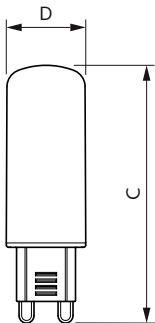

CorePro LEDcapsule MV

EPREL Registration Number	397,599
CE mark	Yes
EU RoHS compliant	Yes
Product Data	
Full product code	871869965780200
Order product name	CorePro LEDcapsule ND 4.8-60W G9 827
Order code	929002055102

Numerator - Quantity Per Pack	1
Numerator - Packs per outer box	12
Material number (12NC)	929002055102
Full product name	CorePro LEDcapsule ND 4.8-60W G9 827
EAN/UPC - Case	8718699657819

Dimensional drawing

Product	D	C
CorePro LEDcapsule ND 4.8-60W G9 827	19 mm	60 mm