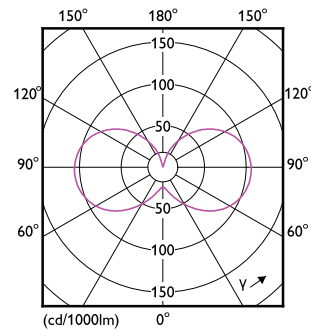

Light Distribution Diagram - CorePro LEDcapsule ND 4.8-60W G9 827