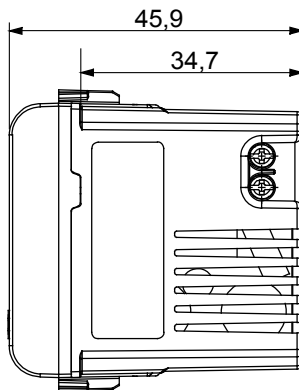

Product Data Sheet

GW14447

CHORUSMART - Domestic range

Wide range of control devices, sockets for power supply (conforming to national and international standards) signal pick-up, climate control, comfort management, technical alarm signalling and emergency lighting management. The ChoruSmart modular devices are available in five colours, glossy white, satin white, natural beige, satin black and lacquered titanium and in various sizes from 1/2, 1, 2 and 3 modules. Thanks to the mounting supports for rectangular, square and round boxes, endless combinations can be created with the ChoruSmart range of plates.

Category	USB power supply	Colour	Glossy Titanium
Supply voltage	100 ÷ 240 V ac - 50/60 Hz	Standard	IEC 62368-1:2018; EN 61000-6-1; EN 61000-6-3
Wiring terminals	With screw	Terminal tightening capacity stranded cables (mm²)	min. 1 - max. 1,5 mm²
Terminal tightening capacity solid cables (mm²)	min. 1 - max. 1,5 mm²	Material	Technopolymer
Electrocod	0144		

DIMENSIONAL

STANDARDS/APPROVALS