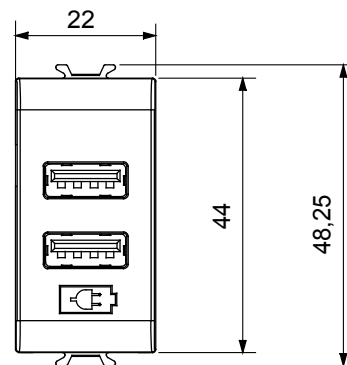

Product Data Sheet

GW14447

CHORUSMART - Domestic range

Wide range of control devices, sockets for power supply (conforming to national and international standards) signal pick-up, climate control, comfort management, technical alarm signalling and emergency lighting management. The ChoruSmart modular devices are available in five colours, glossy white, satin white, natural beige, satin black and lacquered titanium and in various sizes from 1/2, 1, 2 and 3 modules. Thanks to the mounting supports for rectangular, square and round boxes, endless combinations can be created with the ChoruSmart range of plates.

Category	USB power supply	Colour	Glossy Titanium
Supply voltage	100 ÷ 240 V ac - 50/60 Hz	Standard	IEC 62368-1:2018; EN 61000-6-1; EN 61000-6-3
Wiring terminals	With screw	Terminal tightening capacity stranded cables (mm²)	min. 1 - max. 1,5 mm²
Terminal tightening capacity solid cables (mm²)	min. 1 - max. 1,5 mm²	Material	Technopolymer
Electrocod	0144		

DIMENSIONAL

STANDARDS/APPROVALS