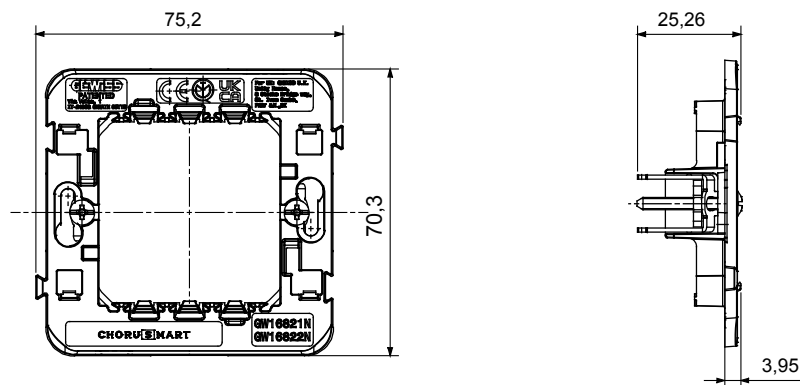

## GW16821N

Connected SMART HOME

Description	2 modules	Characteristics	Halogen free
Fixing	With fixing clutches	For box	Round (single)
Glow wire test	650 °C	Thermo-pressure with ball	70 °C
Standard	EN 60669-1	Compatibility	For EGO SMART Plate (also compatible with EGO and other ChoruSmart plates)
Electrocod	0122		

### DIMENSIONAL