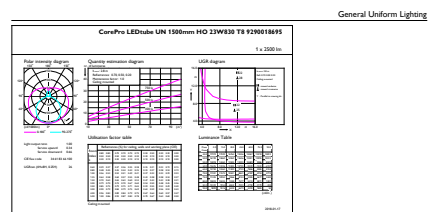

Product data

General Information	
Cap-Base	G13 [Medium Bi-Pin Fluorescent]
Nominal lifetime	50,000 hour(s)
Switching Cycle	50,000
Lighting Technology	LED
Flux measurement reference	Sphere

Light Technical	
Color Code	830 [CCT of 3000K]
Beam Angle (Nom)	240 degree(s)
Luminous Flux	2,500 lumen
Color Designation	White (WH)
Correlated Color Temperature (Nom)	3000 K
Luminous Efficacy (rated) (Nom)	108.00 lm/W
Color Consistency	<6
Color rendering index (CRI)	80

Product Data

Full product code	871869680172700
Order product name	CorePro LEDtube UN 1500mm HO 23W830 T8
Order code	929001869502
Numerator - Quantity Per Pack	1
Numerator - Packs per outer box	10
Material number (12NC)	929001869502
Full product name	CorePro LEDtube UN 1500mm HO 23W830 T8
EAN/UPC - Case	8718696801734

Dimensional drawing

Product	D1	D2	A1	A2	A3
CorePro LEDtube UN 1500mm HO 23W830 T8	27.9 mm	28 mm	1,500 mm	1,505.9 mm	1,514.2 mm

Photometric data

Spectral Power Distribution Colour

CorePro LED tube Universal T8