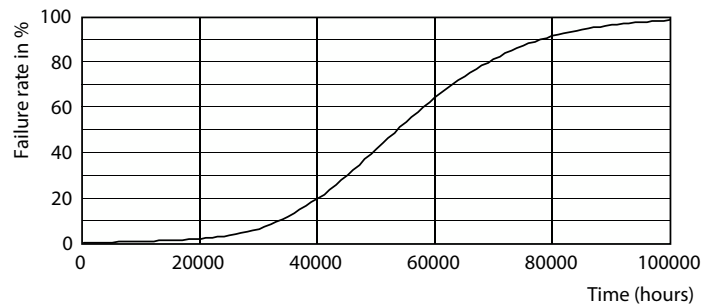

Life Expectancy Diagram - CorePro LEDtube UN 1500mm HO 23W830 T8

Lifetime