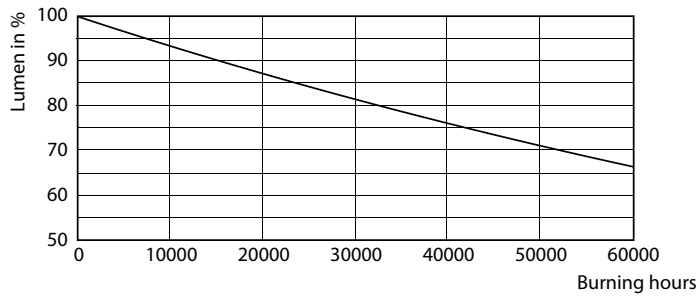

CorePro LED tube Universal T8

Lifetime

Lumen Maintenance Diagram - CorePro LEDtube UN 1500mm HO 23W830 T8