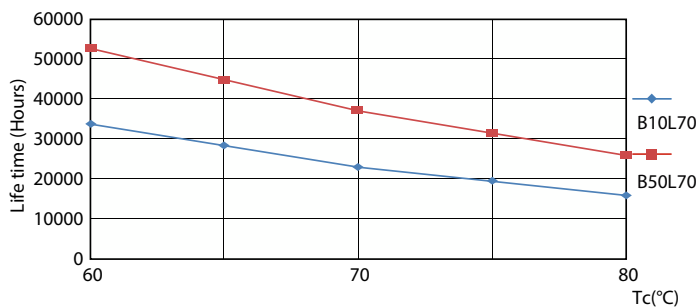

Life Expectancy Diagram