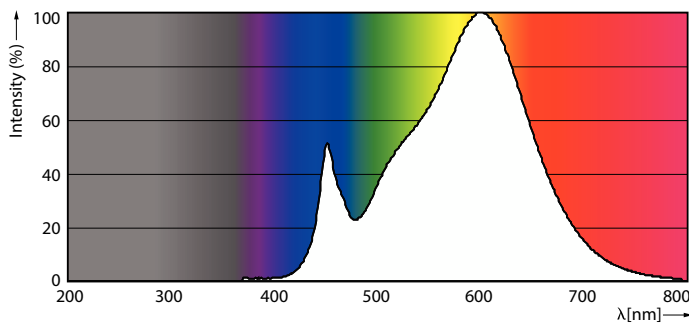

Photometric data

Spectral Power Distribution Colour