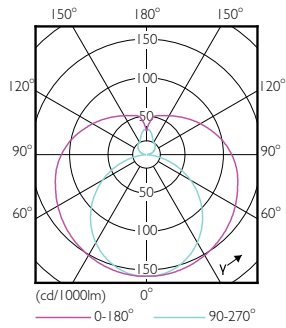

CorePro LED tube Universal T8

Photometric data

Light Distribution Diagram