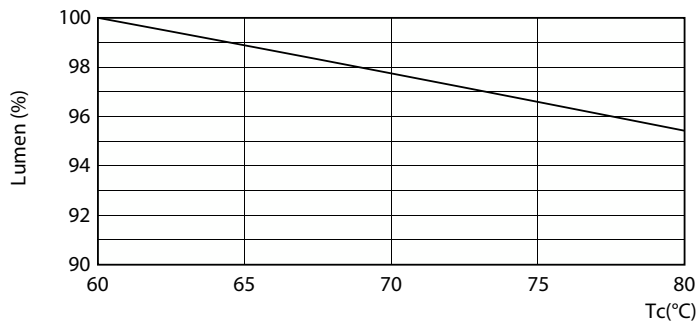

Lifetime

Lumen Maintenance Diagram