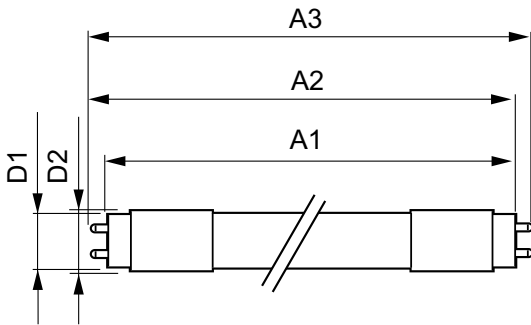

Product Data

Full product code	871869680172700
Order product name	CorePro LEDtube UN 1500mm HO 23W830 T8
Order code	929001869502
Numerator - Quantity Per Pack	1
Numerator - Packs per outer box	10
Material number (12NC)	929001869502
Full product name	CorePro LEDtube UN 1500mm HO 23W830 T8
EAN/UPC - Case	8718696801734

Dimensional drawing

Product	D1	D2	A1	A2	A3
CorePro LEDtube UN 1500mm HO 23W830 T8	27.9 mm	28 mm	1,500 mm	1,505.9 mm	1,514.2 mm

Photometric data

Spectral Power Distribution Colour

CorePro LED tube Universal T8