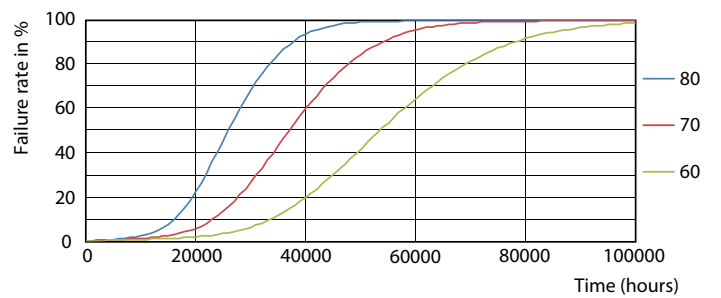

Photometric data

Light Distribution Diagram

Lifetime

Lumen Maintenance Diagram

Life Expectancy Diagram - CorePro LEDtube UN 1500mm HO 23W830 T8

Life Expectancy Diagram

Life Expectancy Diagram

CorePro LED tube Universal T8