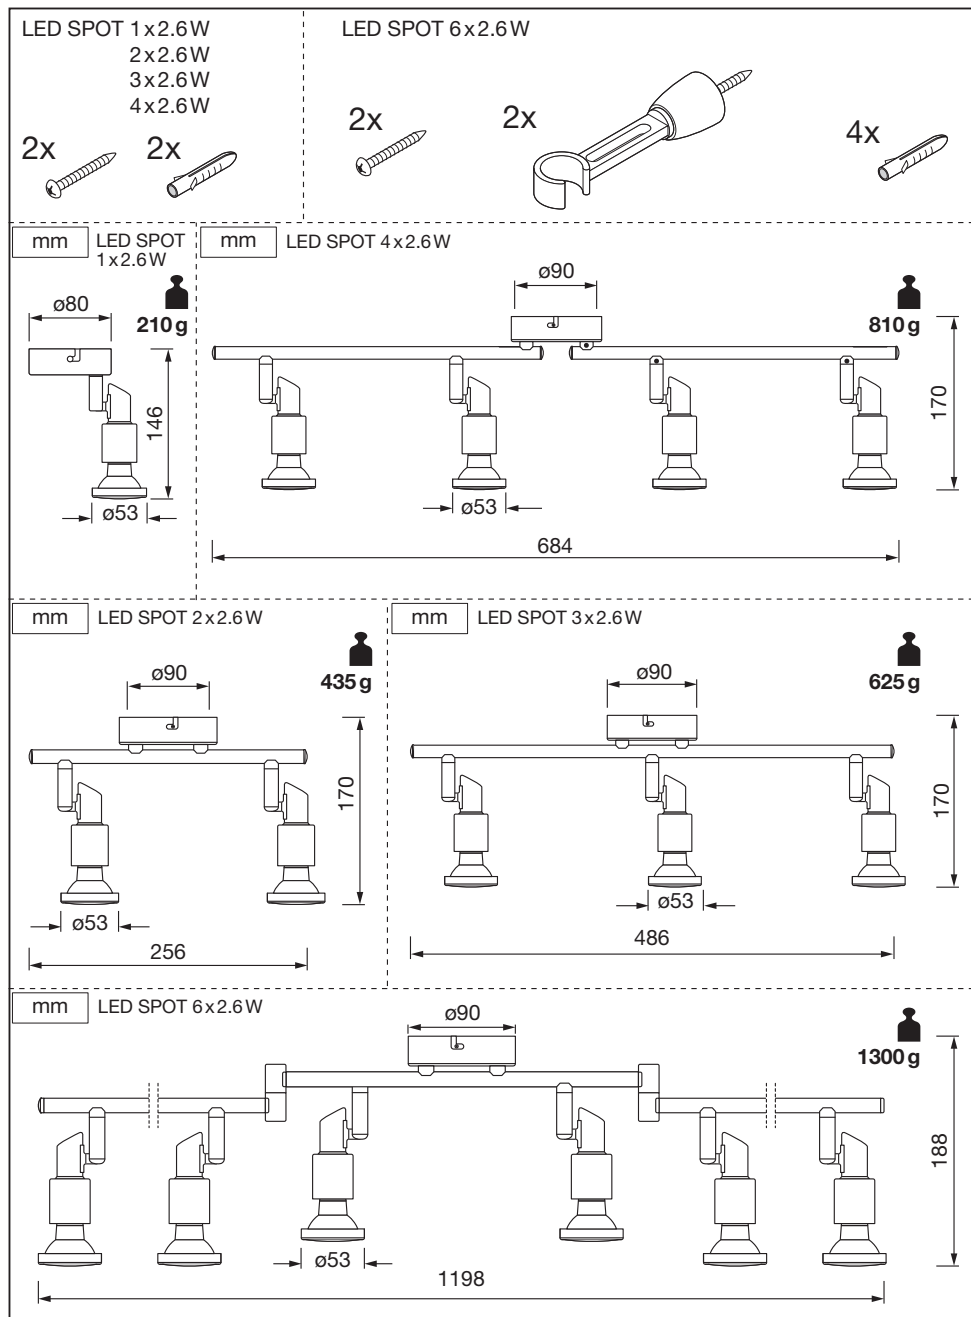

## LED SPOT GU10

---

	EAN	W	W <sub>max.</sub> (LED)	Im Light Source	Im Output	K	Temp. (°C)	V~	mA	Hz	PF	∠(°)	
<b>LED SPOT 2,6W 230V GU10</b>	4058075540507	1x 2.6	1x 7	230	230	2700	-20... +40	220- 240	25	50/60	>0.4	36	10000
<b>LED SPOT 2X2,6W 230V GU10</b>	4058075540545	2x 2.6	2x 7	460	460	2700	-20... +40	220- 240	50	50/60	>0.4	36	10000
<b>LED SPOT 3X2,6W 230V GU10</b>	4058075540569	3x 2.6	3x 7	690	690	2700	-20... +40	220- 240	75	50/60	>0.4	36	10000
<b>LED SPOT 4X2,6W 230V GU10</b>	4058075540583	4x 2.6	4x 7	920	920	2700	-20... +40	220- 240	100	50/60	>0.4	36	10000
<b>LED SPOT 6X2,6W 230V GU10</b>	4058075540606	6x 2.6	6x 7	1380	1380	2700	-20... +40	220- 240	150	50/60	>0.4	36	10000

# LED SPOT GU10

LED SPOT GU10

						
	EAN	n			QR code	* X =
LED SPOT 2,6W 230V GU10	4058075540507	1	AC32699			F
LED SPOT 2X2,6W 230V GU10	4058075540545	2	AC32699			F
LED SPOT 3X2,6W 230V GU10	4058075540569	3	AC32699			F
LED SPOT 4X2,6W 230V GU10	4058075540583	4	AC32699			F
LED SPOT 6X2,6W 230V GU10	4058075540606	6	AC32699			F