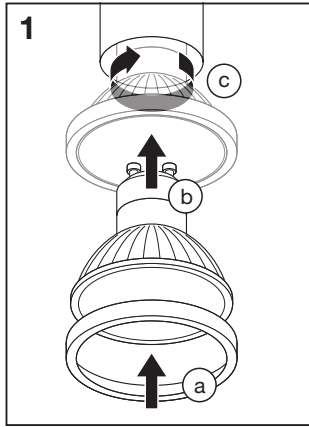

## LED SPOT GU10

---

	EAN	W	W <sub>max.</sub> (LED)	Im Light Source	Im Output	K	Temp. (°C)	V~	mA	Hz	PF	∠(°)	
<b>LED SPOT 2,6W 230V GU10</b>	4058075540507	1x 2.6	1x 7	230	230	2700	-20... +40	220- 240	25	50/60	>0.4	36	10000
<b>LED SPOT 2X2,6W 230V GU10</b>	4058075540545	2x 2.6	2x 7	460	460	2700	-20... +40	220- 240	50	50/60	>0.4	36	10000
<b>LED SPOT 3X2,6W 230V GU10</b>	4058075540569	3x 2.6	3x 7	690	690	2700	-20... +40	220- 240	75	50/60	>0.4	36	10000
<b>LED SPOT 4X2,6W 230V GU10</b>	4058075540583	4x 2.6	4x 7	920	920	2700	-20... +40	220- 240	100	50/60	>0.4	36	10000
<b>LED SPOT 6X2,6W 230V GU10</b>	4058075540606	6x 2.6	6x 7	1380	1380	2700	-20... +40	220- 240	150	50/60	>0.4	36	10000

# LED SPOT GU10

LED SPOT GU10

						
	EAN	n			QR code	* X =
LED SPOT 2,6W 230V GU10	4058075540507	1	AC32699			F
LED SPOT 2X2,6W 230V GU10	4058075540545	2	AC32699			F
LED SPOT 3X2,6W 230V GU10	4058075540569	3	AC32699			F
LED SPOT 4X2,6W 230V GU10	4058075540583	4	AC32699			F
LED SPOT 6X2,6W 230V GU10	4058075540606	6	AC32699			F