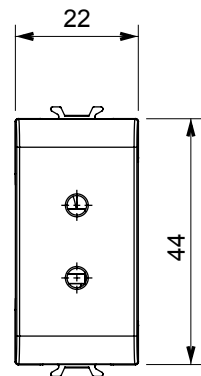

Wide range of control devices, sockets for power supply (conforming to national and international standards) signal pick-up, climate control, comfort management, technical alarm signalling and emergency lighting management. The ChoruSmart modular devices are available in five colours, glossy white, satin white, natural beige, satin black and lacquered titanium and in various sizes from 1/2, 1, 2 and 3 modules. Thanks to the mounting supports for rectangular, square and round boxes, endless combinations can be created with the ChoruSmart range of plates.

Category	SELV socket	Description	2P - 6A - 24V
Colour	Natural satin beige	For plug pins	Ø 3 mm
No. modules	1	Electrocod	0131
Material	Technopolymer		

DIMENSIONAL

STANDARDS/APPROVALS