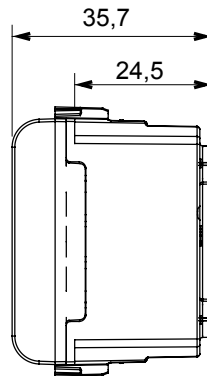

Wide range of control devices, sockets for power supply (conforming to national and international standards) signal pick-up, climate control, comfort management, technical alarm signalling and emergency lighting management. The ChoruSmart modular devices are available in five colours, glossy white, satin white, natural beige, satin black and lacquered titanium and in various sizes from 1/2, 1, 2 and 3 modules. Thanks to the mounting supports for rectangular, square and round boxes, endless combinations can be created with the ChoruSmart range of plates.

Category	SELV socket	Description	2P - 6A - 24V
Colour	Natural satin beige	For plug pins	Ø 3 mm
No. modules	1	Electrocod	0131
Material	Technopolymer		

DIMENSIONAL

STANDARDS/APPROVALS