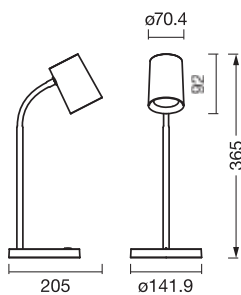

Photometrical data

Standard deviation of color matching	< 6 sdc _m
--------------------------------------	----------------------

Dimensions & Weight

Length	141.90 mm
Width	205.00 mm
Height	365.00 mm
Product weight	720.00 g
Cable length	1600 mm