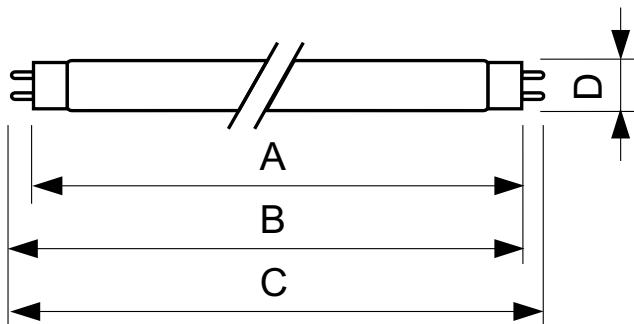

TL-D Colored

TL-D Colored 18W Green 1SL/25

This TL-D lamp (tube diameter 26 mm) helps to create special effects and atmospheres or attract attention by using red, green, blue and yellow light. Apart from using the specific colors, it is also possible to mix the colors to create white light. This lamp offers a high light output, thanks to the use of basic powders. Application areas include shops and showrooms, bars and restaurants, demonstration areas, sign lighting and entertainment stores.

Warnings and Safety

- A lamp breaking is extremely unlikely to have any impact on your health. If a lamp breaks, ventilate the room for 30 minutes and remove the parts, preferably with gloves. Put them in a sealed plastic bag and take it to your local waste facilities for recycling. Do not use a vacuum cleaner.

Product data

General Information		Controls and Dimming	
Cap-Base	G13 [Medium Bi-Pin Fluorescent]	Dimmable	Yes
Light Technical		Mechanical and Housing	
Color Code	170	Bulb Shape	T8 [26 mm (T8)]
Luminous Flux	1,800 lumen	Approval and Application	
Color Designation	Green (G)	Mercury (Hg) Content (Nom)	1.7 mg
Operating and Electrical		Energy Consumption kWh/1000 h	22 kWh
Power Consumption	18.0 W	Product Data	
Lamp Current (Nom)	0.360 A	Full product code	871150064298140
Voltage (Nom)	59 V	Order product name	TL-D Colored 18W Green 1SL/25
Voltage (Nom)	59 V	Order code	928048001705
		Numerator - Quantity Per Pack	1
		Numerator - Packs per outer box	25

TL-D Colored

Material number (12NC)	928048001705
Full product name	TL-D Colored 18W Green 1SL/25
EAN/UPC - Case	8711500642998

Dimensional drawing

Product	D (max)	A (max)	B (max)	B (min)	C (max)
TL-D Colored 18W Green 1SL/25	28.0 mm	589.8 mm	596.9 mm	594.5 mm	604.0 mm