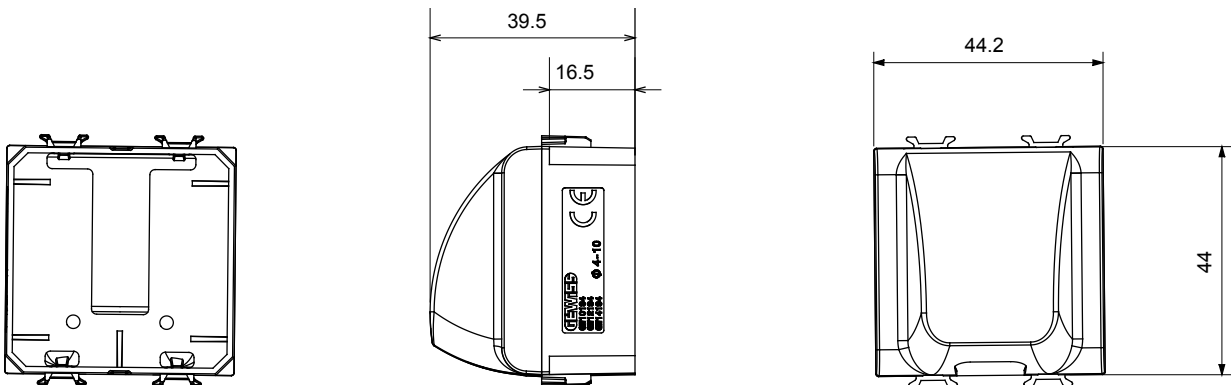

## GW13194

CHORUSMART - domestic range

Wide range of control devices, sockets for power supply (conforming to national and international standards) signal pick-up, climate control, comfort management, technical alarm signalling and emergency lighting management. The ChoruSmart modular devices are available in five colours, glossy white, satin white, natural beige, satin black and lacquered titanium and in various sizes from 1/2, 1, 2 and 3 modules. Thanks to the mounting supports for rectangular, square and round boxes, endless combinations can be created with the ChoruSmart range of plates.

Category	Blanking module with cable output	Colour	Natural satin beige
Description	2 modules	Standard	EN 60669-1
Thermo-pressure with ball	125 °C	Glow Wire Test	850 °C
No. modules	2	Material	Technopolymer
Electrocod	0100		

### DIMENSIONAL