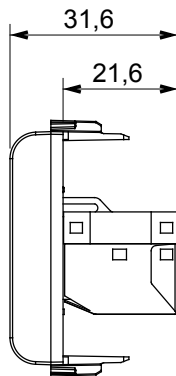

Product Data Sheet

GW11424

CHORUSMART - Domestic range

Wide range of control devices, sockets for power supply (conforming to national and international standards) signal pick-up, climate control, comfort management, technical alarm signalling and emergency lighting management. The ChoruSmart modular devices are available in five colours, glossy white, satin white, natural beige, satin black and lacquered titanium and in various sizes from 1/2, 1, 2 and 3 modules. Thanks to the mounting supports for rectangular, square and round boxes, endless combinations can be created with the ChoruSmart range of plates.

Category	Data socket	Description	RJ45
Colour	Ivory	Use category	6
Cables	FTP	Connection	Toolless
Number pairs	4	Standard	EN 60603-7-5
No. modules	1	Material	Technopolymer

DIMENSIONAL

STANDARDS/APPROVALS