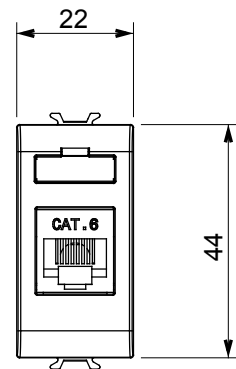

Product Data Sheet

GW11424

CHORUSMART - Domestic range

Wide range of control devices, sockets for power supply (conforming to national and international standards) signal pick-up, climate control, comfort management, technical alarm signalling and emergency lighting management. The ChoruSmart modular devices are available in five colours, glossy white, satin white, natural beige, satin black and lacquered titanium and in various sizes from 1/2, 1, 2 and 3 modules. Thanks to the mounting supports for rectangular, square and round boxes, endless combinations can be created with the ChoruSmart range of plates.

Category	Data socket	Description	RJ45
Colour	Ivory	Use category	6
Cables	FTP	Connection	Toolless
Number pairs	4	Standard	EN 60603-7-5
No. modules	1	Material	Technopolymer

DIMENSIONAL

STANDARDS/APPROVALS