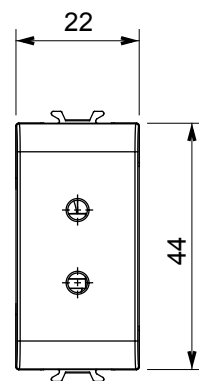

Product Data Sheet

GW14451

CHORUSMART - Domestic range

Wide range of control devices, sockets for power supply (conforming to national and international standards) signal pick-up, climate control, comfort management, technical alarm signalling and emergency lighting management. The ChoruSmart modular devices are available in five colours, glossy white, satin white, natural beige, satin black and lacquered titanium and in various sizes from 1/2, 1, 2 and 3 modules. Thanks to the mounting supports for rectangular, square and round boxes, endless combinations can be created with the ChoruSmart range of plates.

Category	SELV socket	Description	2P - 6A - 24V
Colour	Glossy Titanium	For plug pins	Ø 3 mm
No. modules	1	Electrocod	0131
Material	Technopolymer		

DIMENSIONAL

STANDARDS/APPROVALS