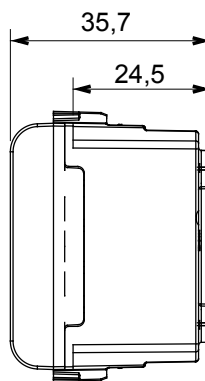

Product Data Sheet

GW14451

CHORUSMART - Domestic range

Wide range of control devices, sockets for power supply (conforming to national and international standards) signal pick-up, climate control, comfort management, technical alarm signalling and emergency lighting management. The ChoruSmart modular devices are available in five colours, glossy white, satin white, natural beige, satin black and lacquered titanium and in various sizes from 1/2, 1, 2 and 3 modules. Thanks to the mounting supports for rectangular, square and round boxes, endless combinations can be created with the ChoruSmart range of plates.

Category	SELV socket	Description	2P - 6A - 24V
Colour	Glossy Titanium	For plug pins	Ø 3 mm
No. modules	1	Electrocod	0131
Material	Technopolymer		

DIMENSIONAL

STANDARDS/APPROVALS