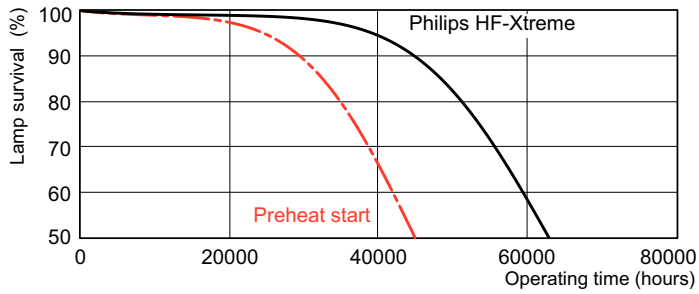

MASTER TL5 High Output Xtra

Lifetime