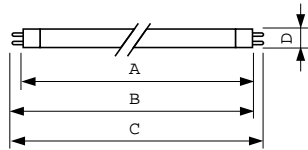

## Dimensional drawing

| Product                              | D (max) | A (max)    | B (max)    | B (min)    | C (max)    |
|--------------------------------------|---------|------------|------------|------------|------------|
| MASTER TL5 HO Xtra<br>49W/840 SLV/20 | 17 mm   | 1,449.0 mm | 1,456.1 mm | 1,453.7 mm | 1,463.2 mm |