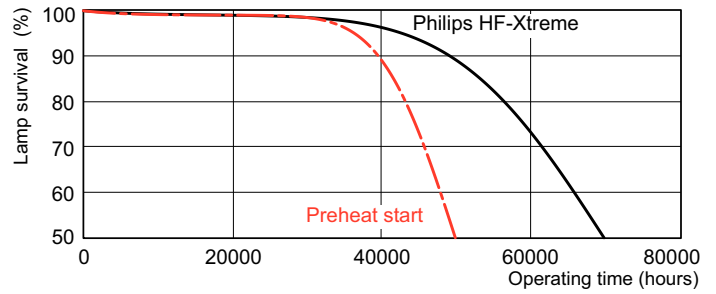

MASTER TL5 High Output Xtra

Lifetime