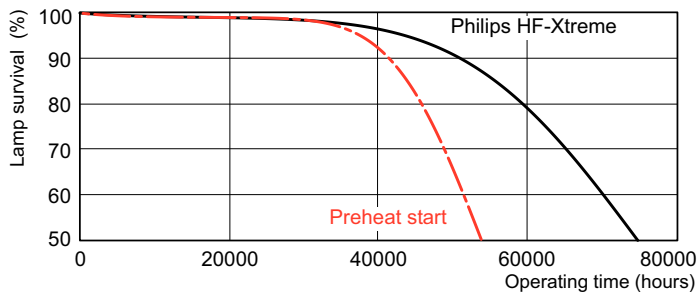

Life Expectancy Diagram - MASTER TL5 HO Xtra 49W/840 SLV/20