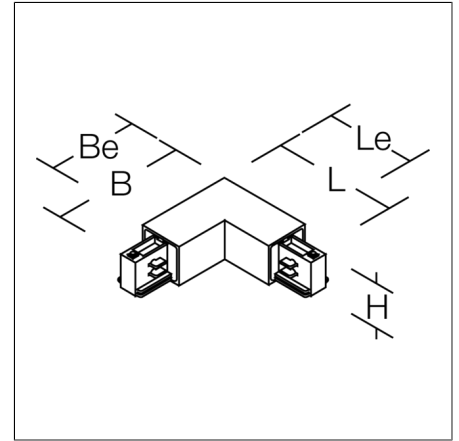

# 90° angle coupling

701082.004 | Circuit tracks

Accessories  
4010319962483  
L 117, B 117, H 33

Track on ceiling  
silver

90° angle coupling, silver  
Accessories, L 117 B 117 H 33

## Product specifications

Length L	117 mm
Width B	117 mm
Height H	33 mm
Weight	180 g
Protection class	I
Conformity mark	EAC